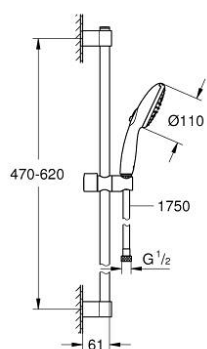

## 26 915 243 3 TEMPESTA 110 SHOWER RAIL SET 2 SPRAYS (RAIN, JET)

### PRODUCT DESCRIPTION

- Colour: Matte Black
- consisting of:
  - hand shower Tempesta 110 (26 912)
  - shower rail, 600 mm (27 523)
  - shower hose 1750 mm 1/2" x 1/2" (28 388)
  - GROHE EcoJoy - Less water, perfect flow
  - GROHE SmartSwitch - easily rotate the dial to enjoy your preferred spray option
  - GROHE DreamSpray - perfect spray pattern
  - Flexible Installation - 1 adjustable bracket for existing drill holes
  - adjustable rail holder (turn and glide shower holder)
  - GROHE SpeedClean - effortless limescale removal
  - Inner WaterGuide - inner insulation for surface protection
  - ShockProof silicone ring prevents damages caused by shower falling
  - maximum flow rate (at 3 bar): 6.9 l/min
  - min. recommended pressure 1.0 bar
  - suitable for instantaneous heater
  - professional edition

## 26 915 243 3 TEMPESTA 110 SHOWER RAIL SET 2 SPRAYS (RAIN, JET)

**SPARE PARTS**, februar 2023 – now

- 1: Shower rail holder (Spare part-nr. 486072430)
  - 2: Glide element (Spare part-nr. 486092430)
  - 3: Shower rail holder (Spare part-nr. 486082430)
  - 4: Dirt strainer (Spare part-nr. 0700200M)
  - 5: Compensation disc (Spare part-nr. 48543001)\*
- \* Optional accessories