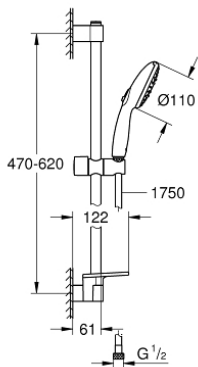

## 26 918 003 TEMPESTA 110 SHOWER RAIL SET 3 SPRAYS (RAIN, JET, MASSAGE)

### PRODUCT DESCRIPTION

- Colour: chrome
- consisting of:
  - hand shower Tempesta 110 (28 419)
  - maximum flow rate (at 3 bar): 7.4 l/min
  - shower rail, 600 mm (27 523)
  - metal shower hose Relexaflex 1750 mm 1/2" x 1/2" (28 139)
  - GROHE EasyReach tray (26 770)
  - GROHE EcoJoy - Less water, perfect flow
  - GROHE SmartSwitch - easily rotate the dial to enjoy your preferred spray option
  - GROHE DreamSpray - perfect spray pattern
  - GROHE LongLife finish
- Flexible Installation - 1 adjustable bracket for existing drill holes
- adjustable rail holder (turn and glide shower holder)
- GROHE SpeedClean - effortless limescale removal
- Inner WaterGuide - inner insulation for surface protection
- ShockProof silicone ring prevents damages caused by shower falling
- min. recommended pressure 1.0 bar
- suitable for instantaneous heater
- professional edition

### SPARE PARTS, november 2021 – now

- 1: Shower rail holder (Spare part-nr. 48607000)
- 2: Glide element (Spare part-nr. 48609000)
- 3: Shower rail holder (Spare part-nr. 48608000)
- 4: Dirt strainer (Spare part-nr. 0700200M)
- 5: GROHE EasyReach tray (Spare part-nr. 26770001)
- 6: Compensation disc (Spare part-nr. 48543001)\*