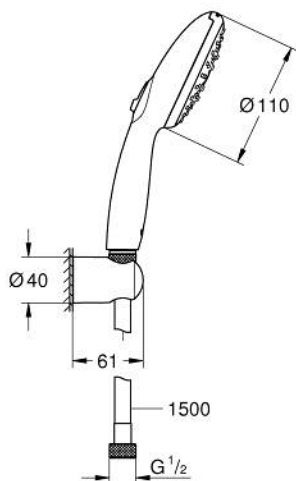

26 920 003 TEMPESTA 110 WALL HOLDER SET 3 SPRAYS (RAIN, JET, MASSAGE)

PRODUCT DESCRIPTION

- Colour: chrome
- consisting of:
 - hand shower Tempesta 110 (28 419)
 - maximum flow rate (at 3 bar): 7.4 l/min
 - wall shower holder Tempesta, non-adjustable (28 605)
 - Relaxaflex hose 1500 mm 1/2" x 1/2" (28 151)
 - GROHE EcoJoy - Less water, perfect flow
 - GROHE SmartSwitch - easily rotate the dial to enjoy your preferred spray option
 - GROHE DreamSpray - perfect spray pattern
 - GROHE LongLife finish
 - GROHE SpeedClean - effortless limescale removal
 - Inner WaterGuide - inner insulation for surface protection
 - ShockProof silicone ring prevents damages caused by shower falling
 - min. recommended pressure 1.0 bar
 - suitable for instantaneous heater
 - professional edition

26 920 003 TEMPESTA 110 WALL HOLDER SET 3 SPRAYS (RAIN, JET, MASSAGE)

SPARE PARTS, november 2021 – now

1: Dirt strainer (Spare part-nr. 0700200M)