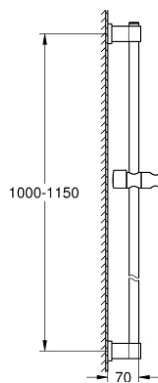

## 26 970 001 VITALIO UNIVERSAL SHOWER RAIL 1150 MM

### PRODUCT DESCRIPTION

- Colour: chrome
- with wall holders, glide element and swivel holder
- GROHE LongLife finish
- Flexible Installation - 1 adjustable bracket for existing drill holes
- adjustable rail holder (turn and glide shower holder)
- suitable for screwing (including screws and dowels) or gluing (GROHE QuickGlue S 41 247 000 sold separately - 2 x needed)
- holding force: max. 20 kg
- the specified holding capacity is valid for static (slowly applied) load and intended use only
- 5 color packaging
- Consumer edition

### SPARE PARTS, november 2021 – now

- 1: Shower rail holder (Spare part-nr. 486071K0)
- 2: Glide element (Spare part-nr. 27723001)
- 3: Shower rail holder (Spare part-nr. 486081K0)
- 4: Compensation disc (Spare part-nr. 48606001)\*