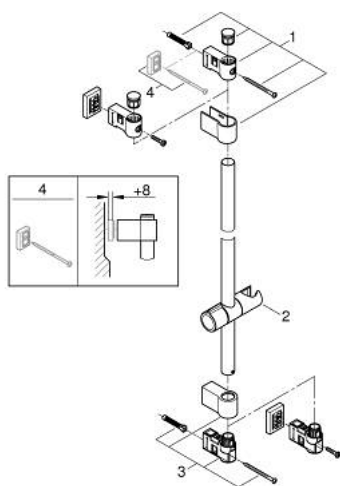

## 26 970 001 VITALIO UNIVERSAL SHOWER RAIL 1150 MM

### PRODUCT DESCRIPTION

- Colour: chrome
- with wall holders, glide element and swivel holder
- GROHE LongLife finish
- Flexible Installation - 1 adjustable bracket for existing drill holes
- adjustable rail holder (turn and glide shower holder)
- suitable for screwing (including screws and dowels) or gluing (GROHE QuickGlue S 41 247 000 sold separately - 2 x needed)
- holding force: max. 20 kg
- the specified holding capacity is valid for static (slowly applied) load and intended use only
- 5 color packaging
- Consumer edition

### SPARE PARTS, november 2021 – now

- 1: Shower rail holder (Spare part-nr. 486071K0)
- 2: Glide element (Spare part-nr. 27723001)
- 3: Shower rail holder (Spare part-nr. 486081K0)
- 4: Compensation disc (Spare part-nr. 48606001)\*