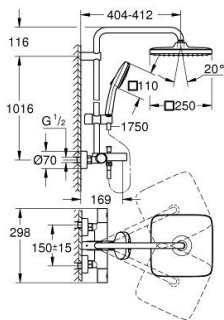

## 26 975 001 TEMPESTA SYSTEM 250 CUBE SHOWER SYSTEM WITH BATH THERMOSTAT FOR WALL MOUNTING

### PRODUCT DESCRIPTION

- Colour: chrome
- consisting of:
  - horizontal swivable 390 mm shower arm
  - exposed thermostat with Aquadimmer function
  - allows change between:
    - head shower Tempesta 250 Cube (26 685)
    - spray pattern: Rain
    - maximum flow rate (at 3 bar): 7.3 l/min
    - head shower with white rear cover
    - with ball joint, rotation angle  $\pm 10^\circ$
  - bath inlet
  - separate diverter for hand shower
  - hand shower Tempesta Cube 110 (27 571)
  - 2 spray patterns: Rain, Jet
  - maximum flow rate (at 3 bar): 5.6 l/min
  - adjustable in height with gliding element
  - Rotaflex TwistStop shower hose 1750 mm 1/2" x 1/2" (28 410)
  - maximum flow rate system (at 3 bar): 7.3 l/min (without bath inlet)
  - GROHE EcoJoy - Less water, perfect flow
  - GROHE TurboStat - compact cartridge with wax thermoelement
  - GROHE SafeStop safety button at 38°C
  - GROHE SafeStop Plus optional temperature limiter at 43°C included
  - GROHE SmartSwitch - easily rotate the dial to enjoy your preferred spray option
  - GROHE DreamSpray - perfect spray pattern
  - ShockProof silicone ring prevents damages caused by shower falling
  - GROHE LongLife finish
  - GROHE SpeedClean - effortless limescale removal
  - Inner WaterGuide - inner insulation for surface protection
  - TwistStop - to prevent hose from twisting
  - suitable for instantaneous heaters from 18 kW/h
  - minimum flow rate 5 l/min
  - professional edition