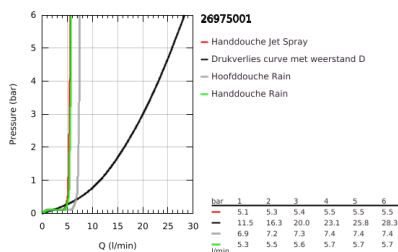

26 975 001 TEMPESTA SYSTEM 250 CUBE SHOWER SYSTEM WITH BATH THERMOSTAT FOR WALL MOUNTING

PRODUCT DESCRIPTION

- Colour: chrome
- consisting of:
 - horizontal swivable 390 mm shower arm
 - exposed thermostat with Aquadimmer function
 - allows change between:
 - head shower Tempesta 250 Cube (26 685)
 - spray pattern: Rain
 - maximum flow rate (at 3 bar): 7.3 l/min
 - head shower with white rear cover
 - with ball joint, rotation angle $\pm 10^\circ$
 - bath inlet
 - separate diverter for hand shower
 - hand shower Tempesta Cube 110 (27 571)
 - 2 spray patterns: Rain, Jet
 - maximum flow rate (at 3 bar): 5.6 l/min
 - adjustable in height with gliding element
 - Rotaflex TwistStop shower hose 1750 mm 1/2" x 1/2" (28 410)
 - maximum flow rate system (at 3 bar): 7.3 l/min
 - GROHE TurboStat - compact cartridge with wax thermoelement
 - GROHE SafeStop safety button at 38°C
 - GROHE SafeStop Plus optional temperature limiter at 43°C included
 - GROHE SmartSwitch - easily rotate the dial to enjoy your preferred spray option
 - GROHE DreamSpray - perfect spray pattern
 - ShockProof silicone ring prevents damages caused by shower falling
 - GROHE LongLife finish
 - GROHE SpeedClean - effortless limescale removal
 - Inner WaterGuide - inner insulation for surface protection
 - TwistStop - to prevent hose from twisting
 - suitable for instantaneous heaters from 18 kW/h
 - minimum flow rate 5 l/min
 - professional edition