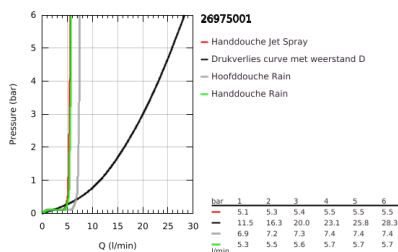

26 975 001 TEMPESTA SYSTEM 250 CUBE SHOWER SYSTEM WITH BATH THERMOSTAT FOR WALL MOUNTING

PRODUCT DESCRIPTION

- Colour: chrome
- consisting of:
  - horizontal swivable 390 mm shower arm
  - exposed thermostat with Aquadimmer function
  - allows change between:
    - head shower Tempesta 250 Cube (26 685)
    - spray pattern: Rain
    - maximum flow rate (at 3 bar): 7.3 l/min
    - head shower with white rear cover
    - with ball joint, rotation angle $\pm 10^\circ$
  - bath inlet
  - separate diverter for hand shower
  - hand shower Tempesta Cube 110 (27 571)
  - 2 spray patterns: Rain, Jet
  - maximum flow rate (at 3 bar): 5.6 l/min
  - adjustable in height with gliding element
  - Rotaflex TwistStop shower hose 1750 mm 1/2" x 1/2" (28 410)
  - maximum flow rate system (at 3 bar): 7.3 l/min
  - GROHE TurboStat - compact cartridge with wax thermoelement
  - GROHE SafeStop safety button at 38°C
  - GROHE SafeStop Plus optional temperature limiter at 43°C included
  - GROHE SmartSwitch - easily rotate the dial to enjoy your preferred spray option
  - GROHE DreamSpray - perfect spray pattern
  - ShockProof silicone ring prevents damages caused by shower falling
  - GROHE LongLife finish
  - GROHE SpeedClean - effortless limescale removal
  - Inner WaterGuide - inner insulation for surface protection
  - TwistStop - to prevent hose from twisting
  - suitable for instantaneous heaters from 18 kW/h
  - minimum flow rate 5 l/min
  - professional edition