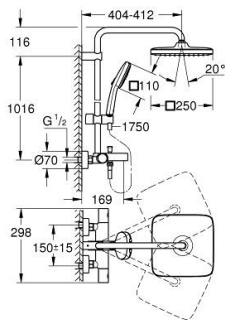

26 975 001 TEMPESTA SYSTEM 250 CUBE SHOWER SYSTEM WITH BATH THERMOSTAT FOR WALL MOUNTING

PRODUCT DESCRIPTION

- Colour: chrome
- consisting of:
 - horizontal swivable 390 mm shower arm
 - exposed thermostat with Aquadimmer function
 - allows change between:
 - head shower Tempesta 250 Cube (26 685)
 - spray pattern: Rain
 - maximum flow rate (at 3 bar): 7.3 l/min
 - head shower with white rear cover
 - with ball joint, rotation angle $\pm 10^\circ$
 - bath inlet
 - separate diverter for hand shower
 - hand shower Tempesta Cube 110 (27 571)
 - 2 spray patterns: Rain, Jet
 - maximum flow rate (at 3 bar): 5.6 l/min
 - adjustable in height with gliding element
 - Rotaflex TwistStop shower hose 1750 mm 1/2" x 1/2" (28 410)
 - maximum flow rate system (at 3 bar): 7.3 l/min
 - GROHE TurboStat - compact cartridge with wax thermoelement
 - GROHE SafeStop safety button at 38°C
 - GROHE SafeStop Plus optional temperature limiter at 43°C included
 - GROHE SmartSwitch - easily rotate the dial to enjoy your preferred spray option
 - GROHE DreamSpray - perfect spray pattern
 - ShockProof silicone ring prevents damages caused by shower falling
 - GROHE LongLife finish
 - GROHE SpeedClean - effortless limescale removal
 - Inner WaterGuide - inner insulation for surface protection
 - TwistStop - to prevent hose from twisting
 - suitable for instantaneous heaters from 18 kW/h
 - minimum flow rate 5 l/min
 - professional edition