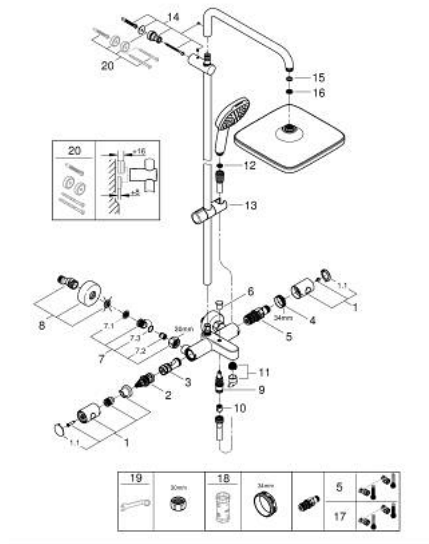

## 26 975 001 TEMPESTA SYSTEM 250 CUBE SHOWER SYSTEM WITH BATH THERMOSTAT FOR WALL MOUNTING

### PRODUCT DESCRIPTION

- Colour: chrome
- consisting of:
  - horizontal swivable 390 mm shower arm
  - exposed thermostat with Aquadimmer function
  - allows change between:
    - head shower Tempesta 250 Cube (26 685)
    - spray pattern: Rain
    - maximum flow rate (at 3 bar): 7.3 l/min
    - head shower with white rear cover
    - with ball joint, rotation angle  $\pm 10^\circ$
  - bath inlet
  - separate diverter for hand shower
  - hand shower Tempesta Cube 110 (27 571)
  - 2 spray patterns: Rain, Jet
  - maximum flow rate (at 3 bar): 5.6 l/min
  - adjustable in height with gliding element
  - Rotaflex TwistStop shower hose 1750 mm 1/2" x 1/2" (28 410)
  - maximum flow rate system (at 3 bar): 7.3 l/min (without bath inlet)
  - GROHE EcoJoy - Less water, perfect flow
  - GROHE TurboStat - compact cartridge with wax thermoelement
  - GROHE SafeStop safety button at 38°C
  - GROHE SafeStop Plus optional temperature limiter at 43°C included
  - GROHE SmartSwitch - easily rotate the dial to enjoy your preferred spray option
  - GROHE DreamSpray - perfect spray pattern
  - ShockProof silicone ring prevents damages caused by shower falling
  - GROHE LongLife finish
  - GROHE SpeedClean - effortless limescale removal
  - Inner WaterGuide - inner insulation for surface protection
  - TwistStop - to prevent hose from twisting
  - suitable for instantaneous heaters from 18 kW/h
  - minimum flow rate 5 l/min
  - professional edition