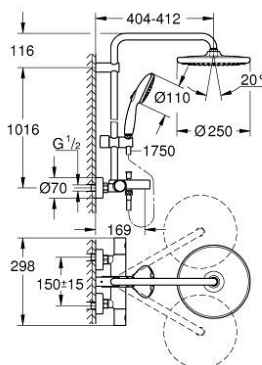

### PRODUCT DESCRIPTION

- Colour: chrome
- consisting of:
  - horizontal swivable 390 mm shower arm
  - exposed thermostat with Aquadimmer function
  - allows change between:
    - head shower Tempesta 250 (26 666)
    - spray pattern: Rain
    - maximum flow rate (at 3 bar): 7.3 l/min
    - head shower with white rear cover
    - with ball joint, rotation angle  $\pm 10^\circ$
  - bath inlet
  - separate diverter for hand shower
  - hand shower Tempesta 110 (27 597)
  - 2 spray patterns: Rain, Jet
  - maximum flow rate (at 3 bar): 5.6 l/min
  - adjustable in height with gliding element
  - Rotaflex TwistStop shower hose 1750 mm 1/2" x 1/2" (28 410)
  - maximum flow rate system (at 3 bar): 7.3 l/min
  - GROHE TurboStat - compact cartridge with wax thermoelement
  - GROHE SafeStop safety button at 38°C
  - GROHE SafeStop Plus optional temperature limiter at 43°C included
  - GROHE SmartSwitch - easily rotate the dial to enjoy your preferred spray option
  - GROHE DreamSpray - perfect spray pattern
  - ShockProof silicone ring prevents damages caused by shower falling
  - GROHE LongLife finish
  - GROHE SpeedClean - effortless limescale removal
  - Inner WaterGuide - inner insulation for surface protection
  - TwistStop - to prevent hose from twisting
  - suitable for instantaneous heaters from 18 kW/h
  - minimum flow rate 5 l/min
  - professional edition