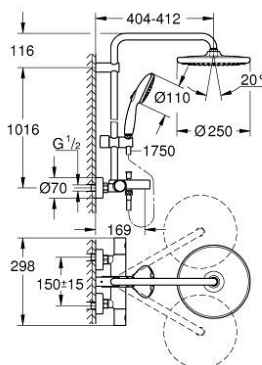

26 978 001 TEMPESTA SYSTEM 250 SHOWER SYSTEM WITH BATH THERMOSTAT FOR WALL MOUNTING

PRODUCT DESCRIPTION

- Colour: chrome
- consisting of:
 - horizontal swivable 390 mm shower arm
 - exposed thermostat with Aquadimmer function
 - allows change between:
 - head shower Tempesta 250 (26 666)
 - spray pattern: Rain
 - maximum flow rate (at 3 bar): 7.3 l/min
 - head shower with white rear cover
 - with ball joint, rotation angle $\pm 10^\circ$
 - bath inlet
 - separate diverter for hand shower
 - hand shower Tempesta 110 (27 597)
 - 2 spray patterns: Rain, Jet
 - maximum flow rate (at 3 bar): 5.6 l/min
 - adjustable in height with gliding element
 - Rotaflex TwistStop shower hose 1750 mm 1/2" x 1/2" (28 410)
 - maximum flow rate system (at 3 bar): 7.3 l/min (without bath inlet)
 - GROHE EcoJoy - Less water, perfect flow
 - GROHE TurboStat - compact cartridge with wax thermoelement
 - GROHE SafeStop safety button at 38°C
 - GROHE SafeStop Plus optional temperature limiter at 43°C included
 - GROHE SmartSwitch - easily rotate the dial to enjoy your preferred spray option
 - GROHE DreamSpray - perfect spray pattern
 - ShockProof silicone ring prevents damages caused by shower falling
 - GROHE LongLife finish
 - GROHE SpeedClean - effortless limescale removal
 - Inner WaterGuide - inner insulation for surface protection
 - TwistStop - to prevent hose from twisting
 - suitable for instantaneous heaters from 18 kW/h
 - minimum flow rate 5 l/min
 - professional edition