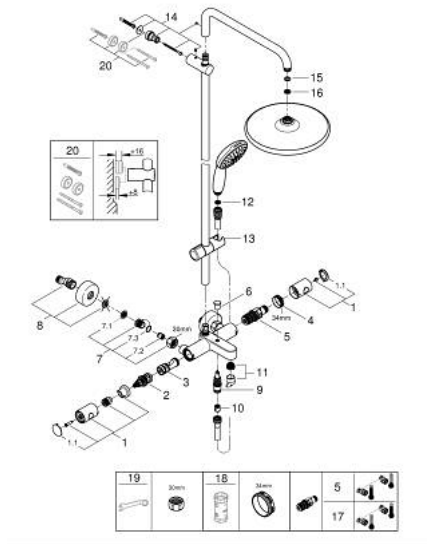

26 978 001 TEMPESTA SYSTEM 250 SHOWER SYSTEM WITH BATH THERMOSTAT FOR WALL MOUNTING

SPARE PARTS, november 2021 – now

- 1: Metal handle 1/2" (Spare part-nr. 47984000)
- 1.1: Cover cap (Spare part-nr. 6458500M)
- 2: Aquadimmer (Spare part-nr. 47364000)
- 3: Water flow (Spare part-nr. 47887000)
- 4: Fitting ring (Spare part-nr. 47743000)
- 5: Thermostatic compact cartridge 1/2" (Spare part-nr. 47439000)
- 6: Diverter knob (Spare part-nr. 65648000)
- 7: Non-return valve (Spare part-nr. 47189000)
- 7.1: Dirt strainer (Spare part-nr. 0726400M)
- 7.2: Non-return valve (Spare part-nr. 08565000)
- 7.3: O-ring $\varnothing 17 \times \varnothing 2$ (Spare part-nr. 0305500M)
- 8: S-union (Spare part-nr. 12662000)
- 9: Diverter (Spare part-nr. 65655000)
- 10: Non-return valve (Spare part-nr. 08565000)
- 11: Mousseur (Spare part-nr. 13926000)
- 12: Dirt strainer (Spare part-nr. 0700200M)
- 13: Glide element (Spare part-nr. 48609000)
- 14: Shower rail holder (Spare part-nr. 48423000)
- 15: Fibre seal $\varnothing 18,5 \times \varnothing 12 \times 2$ (Spare part-nr. 0138900M)
- 16: Dirt strainer (Spare part-nr. 48007000)
- 17: GROHE TurboStat cartridge 1/2" (Spare part-nr. 47175000)*
- 18: Socket spanner (Spare part-nr. 19332000)*
- 19: Special spanner (Spare part-nr. 19377000)*
- 20: Compensation disc (Spare part-nr. 26496000)*

* Optional accessories