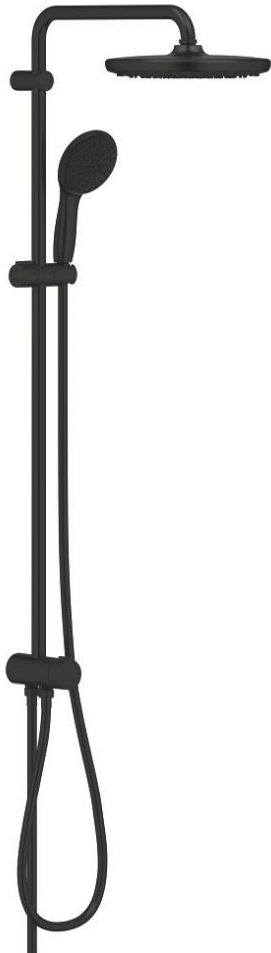

26 979 243 1 TEMPESTA SYSTEM 250 FLEX SHOWER SYSTEM WITH DIVERTER FOR WALL MOUNTING

PRODUCT DESCRIPTION

- Colour: Matte Black
- consisting of:
 - horizontal 390 mm shower arm, adjustable before installation
 - change by diverter between hand shower, head shower or head shower Eco setting
 - head shower Tempesta 250
 - 2 spray patterns (via diverter): Rain, SmartRain
 - maximum flow rate (at 3 bar): 7.5 l/min
 - head shower with black rear cover
 - with ball joint, rotation angle $\pm 10^\circ$
 - hand shower Tempesta 110 (26 912)
 - 2 spray patterns: Rain, Jet
 - maximum flow rate (at 3 bar): 6.9 l/min
 - adjustable in height with gliding element
 - distance between diverter and upper bracket: 920 mm
 - shower hose Relexaflex 1500 mm 1/2" x 1/2"
 - shower hose Relexaflex 500 mm
- flexible installation: connection to faucet / wall union for water supply with 1/2" thread of the 500 mm shower hose
- GROHE EcoJoy - Less water, perfect flow
- GROHE SmartSwitch - easily rotate the dial to enjoy your preferred spray option
- GROHE DreamSpray - perfect spray pattern
- ShockProof silicone ring prevents damages caused by shower falling
- GROHE SpeedClean - effortless limescale removal
- Inner WaterGuide - inner insulation for surface protection
- suitable for instantaneous heaters from 18 kW/h
- maximum flow rate (at 3 bar): 7.5 l/min
- minimum flow rate 5 l/min
- min. recommended pressure 1.0 bar
- professional edition