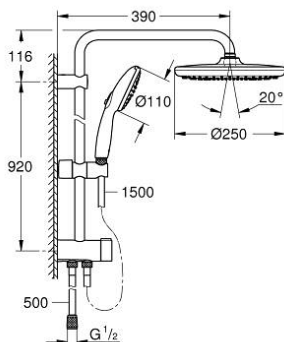

## 26 979 243 1 TEMPESTA SYSTEM 250 FLEX SHOWER SYSTEM WITH DIVERTER FOR WALL MOUNTING

### PRODUCT DESCRIPTION

- Colour: Matte Black
- consisting of:
  - horizontal 390 mm shower arm, adjustable before installation
  - diverter allows change between hand shower, head shower or head shower with reduced flow
  - head shower Tempesta 250
  - 2 spray patterns (via diverter): Rain, SmartRain
  - maximum flow rate (at 3 bar): 7.5 l/min
  - head shower with black rear cover
  - with ball joint, rotation angle  $\pm 10^\circ$
  - hand shower Tempesta 110 (26 912)
  - 2 spray patterns: Rain, Jet
  - maximum flow rate (at 3 bar): 6.9 l/min
  - adjustable in height with gliding element
  - distance between diverter and upper bracket: 920 mm
  - shower hose Relexaflex 1500 mm 1/2" x 1/2"
  - shower hose Relexaflex 500 mm
- flexible installation: connection to faucet / wall union for water supply with 1/2" thread of the 500 mm shower hose
- GROHE SmartSwitch - easily rotate the dial to enjoy your preferred spray option
- GROHE DreamSpray - perfect spray pattern
- ShockProof silicone ring prevents damages caused by shower falling
- GROHE SpeedClean - effortless limescale removal
- Inner WaterGuide - inner insulation for surface protection
- suitable for instantaneous heaters from 18 kW/h
- maximum flow rate (at 3 bar): 7.5 l/min
- minimum flow rate 5 l/min
- min. recommended pressure 1.0 bar
- professional edition