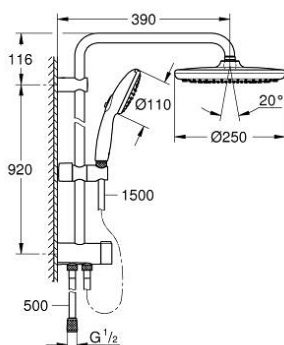

26 979 243 1 TEMPESTA SYSTEM 250 FLEX SHOWER SYSTEM WITH DIVERTER FOR WALL MOUNTING

PRODUCT DESCRIPTION

- Colour: Matte Black
- consisting of:
 - horizontal 390 mm shower arm, adjustable before installation
 - change by diverter between hand shower, head shower or head shower Eco setting
 - head shower Tempesta 250
 - 2 spray patterns (via diverter): Rain, SmartRain
 - maximum flow rate (at 3 bar): 7.5 l/min
 - head shower with black rear cover
 - with ball joint, rotation angle $\pm 10^\circ$
 - hand shower Tempesta 110 (26 912)
 - 2 spray patterns: Rain, Jet
 - maximum flow rate (at 3 bar): 6.9 l/min
 - adjustable in height with gliding element
 - distance between diverter and upper bracket: 920 mm
 - shower hose Relexaflex 1500 mm 1/2" x 1/2"
 - shower hose Relexaflex 500 mm
- flexible installation: connection to faucet / wall union for water supply with 1/2" thread of the 500 mm shower hose
- GROHE EcoJoy - Less water, perfect flow
- GROHE SmartSwitch - easily rotate the dial to enjoy your preferred spray option
- GROHE DreamSpray - perfect spray pattern
- ShockProof silicone ring prevents damages caused by shower falling
- GROHE SpeedClean - effortless limescale removal
- Inner WaterGuide - inner insulation for surface protection
- suitable for instantaneous heaters from 18 kW/h
- maximum flow rate (at 3 bar): 7.5 l/min
- minimum flow rate 5 l/min
- min. recommended pressure 1.0 bar
- professional edition