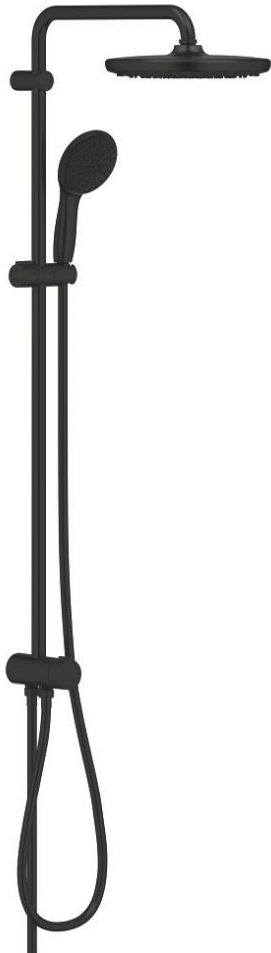

## 26 979 243 1 TEMPESTA SYSTEM 250 FLEX SHOWER SYSTEM WITH DIVERTER FOR WALL MOUNTING

### PRODUCT DESCRIPTION

- Colour: Matte Black
- consisting of:
  - horizontal 390 mm shower arm, adjustable before installation
  - diverter allows change between hand shower, head shower or head shower with reduced flow
  - head shower Tempesta 250
  - 2 spray patterns (via diverter): Rain, SmartRain
  - maximum flow rate (at 3 bar): 7.5 l/min
  - head shower with black rear cover
  - with ball joint, rotation angle  $\pm 10^\circ$
  - hand shower Tempesta 110 (26 912)
  - 2 spray patterns: Rain, Jet
  - maximum flow rate (at 3 bar): 6.9 l/min
  - adjustable in height with gliding element
  - distance between diverter and upper bracket: 920 mm
  - shower hose Relexaflex 1500 mm 1/2" x 1/2"
  - shower hose Relexaflex 500 mm
- flexible installation: connection to faucet / wall union for water supply with 1/2" thread of the 500 mm shower hose
- GROHE SmartSwitch - easily rotate the dial to enjoy your preferred spray option
- GROHE DreamSpray - perfect spray pattern
- ShockProof silicone ring prevents damages caused by shower falling
- GROHE SpeedClean - effortless limescale removal
- Inner WaterGuide - inner insulation for surface protection
- suitable for instantaneous heaters from 18 kW/h
- maximum flow rate (at 3 bar): 7.5 l/min
- minimum flow rate 5 l/min
- min. recommended pressure 1.0 bar
- professional edition