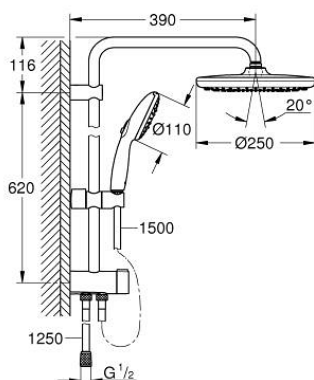

26 980 001 TEMPESTA SYSTEM 250 FLEX SHOWER SYSTEM WITH DIVERTER FOR WALL MOUNTING

PRODUCT DESCRIPTION

- Colour: chrome
- consisting of:
 - horizontal 390 mm shower arm, adjustable before installation
 - diverter allows change between hand shower, head shower or head shower with reduced flow
 - head shower Tempesta 250 (26 666)
 - 2 spray patterns (via diverter): Rain, SmartRain
 - maximum flow rate (at 3 bar): 7.9 l/min
 - head shower with white rear cover
 - with ball joint, rotation angle $\pm 10^\circ$
 - hand shower Tempesta 110 (28 419)
 - 3 načina pršenja: Rain, Jet, Massage
 - maximum flow rate (at 3 bar): 7.4 l/min
 - adjustable in height with gliding element
 - distance between diverter and upper bracket: 620 mm
 - Relaxflex shower hose 1500 mm (28 151)
 - Relaxflex shower hose 1250 mm (28 150)
 - flexible installation: connection to faucet / wall union for water supply with 1/2" thread of the 1250 mm shower hose
 - maximum flow rate system (at 3 bar): 7.9 l/min
 - GROHE SmartSwitch - easily rotate the dial to enjoy your preferred spray option
 - GROHE DreamSpray - perfect spray pattern
 - ShockProof silicone ring prevents damages caused by shower falling
 - GROHE LongLife finish
 - GROHE SpeedClean - effortless limescale removal
 - Inner WaterGuide - inner insulation for surface protection
 - suitable for instantaneous heaters from 18 kW/h
 - minimum flow rate 5 l/min
 - min. recommended pressure 1.0 bar
 - professional edition

26 980 001 TEMPESTA SYSTEM 250 FLEX SHOWER SYSTEM WITH DIVERTER FOR WALL MOUNTING

SPARE PARTS, november 2021 – now

1: Dirt strainer (Spare part-nr. 0700200M)

2: Glide element (Spare part-nr. 48609000)

3: Diverter (Spare part-nr. 48338000)

4: Fibre seal Ø 18,5 x Ø 12 x 2 (Spare part-nr. 0138900M)

5: Dirt strainer (Spare part-nr. 48007000)

6: Compensation disc (Spare part-nr. 26496000)*

* Optional accessories