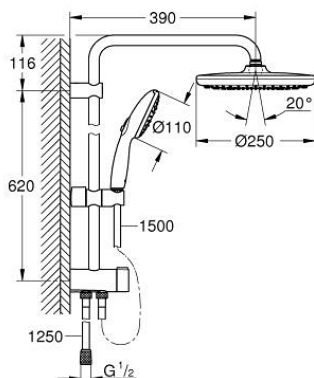

26 980 001 TEMPESTA SYSTEM 250 FLEX SHOWER SYSTEM WITH DIVERTER FOR WALL MOUNTING

PRODUCT DESCRIPTION

- Colour: chrome
- consisting of:
 - horizontal 390 mm shower arm, adjustable before installation
 - change by diverter between hand shower, head shower or head shower
- Eco setting
- head shower Tempesta 250 (26 666)
- 2 spray patterns (via diverter): Rain, SmartRain
- maximum flow rate (at 3 bar): 7.9 l/min
- head shower with white rear cover
- with ball joint, rotation angle $\pm 10^\circ$
- hand shower Tempesta 110 (28 419)
- 3 načina pršenja: Rain, Jet, Massage
- maximum flow rate (at 3 bar): 7.4 l/min
- adjustable in height with gliding element
- distance between diverter and upper bracket: 620 mm
- Relaxflex shower hose 1500 mm (28 151)
- Relaxflex shower hose 1250 mm (28 150)
- flexible installation: connection to faucet / wall union for water supply with 1/2" thread of the 1250 mm shower hose
- maximum flow rate system (at 3 bar): 7.9 l/min
- GROHE EcoJoy - Less water, perfect flow
- GROHE SmartSwitch - easily rotate the dial to enjoy your preferred spray option
- GROHE DreamSpray - perfect spray pattern
- ShockProof silicone ring prevents damages caused by shower falling
- GROHE LongLife finish
- GROHE SpeedClean - effortless limescale removal
- Inner WaterGuide - inner insulation for surface protection
- suitable for instantaneous heaters from 18 kW/h
- minimum flow rate 5 l/min
- min. recommended pressure 1.0 bar
- professional edition

26 980 001 TEMPESTA SYSTEM 250 FLEX SHOWER SYSTEM WITH DIVERTER FOR WALL MOUNTING

SPARE PARTS, november 2021 – now

1: Dirt strainer (Spare part-nr. 0700200M)

2: Glide element (Spare part-nr. 48609000)

3: Diverter (Spare part-nr. 48338000)

4: Fibre seal Ø 18,5 x Ø 12 x 2 (Spare part-nr. 0138900M)

5: Dirt strainer (Spare part-nr. 48007000)

6: Compensation disc (Spare part-nr. 26496000)*

* Optional accessories