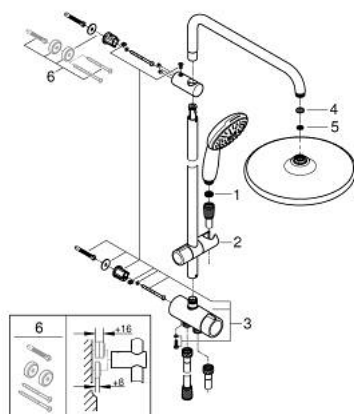

26 980 001 TEMPESTA SYSTEM 250 FLEX SHOWER SYSTEM WITH DIVERTER FOR WALL MOUNTING

PRODUCT DESCRIPTION

- Colour: chrome
- consisting of:
 - horizontal 390 mm shower arm, adjustable before installation
 - change by diverter between hand shower, head shower or head shower
- Eco setting
- head shower Tempesta 250 (26 666)
- 2 spray patterns (via diverter): Rain, SmartRain
- maximum flow rate (at 3 bar): 7.9 l/min
- head shower with white rear cover
- with ball joint, rotation angle $\pm 10^\circ$
- hand shower Tempesta 110 (28 419)
- 3 načina pršenja: Rain, Jet, Massage
- maximum flow rate (at 3 bar): 7.4 l/min
- adjustable in height with gliding element
- distance between diverter and upper bracket: 620 mm
- Relaxflex shower hose 1500 mm (28 151)
- Relaxflex shower hose 1250 mm (28 150)
- flexible installation: connection to faucet / wall union for water supply with 1/2" thread of the 1250 mm shower hose
- maximum flow rate system (at 3 bar): 7.9 l/min
- GROHE EcoJoy - Less water, perfect flow
- GROHE SmartSwitch - easily rotate the dial to enjoy your preferred spray option
- GROHE DreamSpray - perfect spray pattern
- ShockProof silicone ring prevents damages caused by shower falling
- GROHE LongLife finish
- GROHE SpeedClean - effortless limescale removal
- Inner WaterGuide - inner insulation for surface protection
- suitable for instantaneous heaters from 18 kW/h
- minimum flow rate 5 l/min
- min. recommended pressure 1.0 bar
- professional edition

26 980 001 TEMPESTA SYSTEM 250 FLEX SHOWER SYSTEM WITH DIVERTER FOR WALL MOUNTING

SPARE PARTS, november 2021 – now

1: Dirt strainer (Spare part-nr. 0700200M)

2: Glide element (Spare part-nr. 48609000)

3: Diverter (Spare part-nr. 48338000)

4: Fibre seal Ø 18,5 x Ø 12 x 2 (Spare part-nr. 0138900M)

5: Dirt strainer (Spare part-nr. 48007000)

6: Compensation disc (Spare part-nr. 26496000)*

* Optional accessories