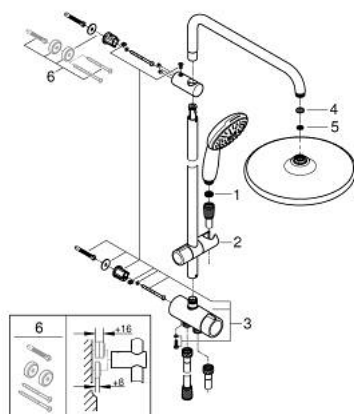

26 980 001 TEMPESTA SYSTEM 250 FLEX SHOWER SYSTEM WITH DIVERTER FOR WALL MOUNTING

PRODUCT DESCRIPTION

- Colour: chrome
- consisting of:
 - horizontal 390 mm shower arm, adjustable before installation
 - diverter allows change between hand shower, head shower or head shower with reduced flow
 - head shower Tempesta 250 (26 666)
 - 2 spray patterns (via diverter): Rain, SmartRain
 - maximum flow rate (at 3 bar): 7.9 l/min
 - head shower with white rear cover
 - with ball joint, rotation angle $\pm 10^\circ$
 - hand shower Tempesta 110 (28 419)
 - 3 načina pršenja: Rain, Jet, Massage
 - maximum flow rate (at 3 bar): 7.4 l/min
 - adjustable in height with gliding element
 - distance between diverter and upper bracket: 620 mm
 - Relaxflex shower hose 1500 mm (28 151)
 - Relaxflex shower hose 1250 mm (28 150)
 - flexible installation: connection to faucet / wall union for water supply with 1/2" thread of the 1250 mm shower hose
 - maximum flow rate system (at 3 bar): 7.9 l/min
 - GROHE SmartSwitch - easily rotate the dial to enjoy your preferred spray option
 - GROHE DreamSpray - perfect spray pattern
 - ShockProof silicone ring prevents damages caused by shower falling
 - GROHE LongLife finish
 - GROHE SpeedClean - effortless limescale removal
 - Inner WaterGuide - inner insulation for surface protection
 - suitable for instantaneous heaters from 18 kW/h
 - minimum flow rate 5 l/min
 - min. recommended pressure 1.0 bar
 - professional edition

26 980 001 TEMPESTA SYSTEM 250 FLEX SHOWER SYSTEM WITH DIVERTER FOR WALL MOUNTING

SPARE PARTS, november 2021 – now

1: Dirt strainer (Spare part-nr. 0700200M)

2: Glide element (Spare part-nr. 48609000)

3: Diverter (Spare part-nr. 48338000)

4: Fibre seal Ø 18,5 x Ø 12 x 2 (Spare part-nr. 0138900M)

5: Dirt strainer (Spare part-nr. 48007000)

6: Compensation disc (Spare part-nr. 26496000)*

* Optional accessories