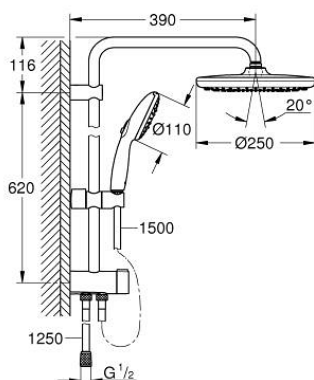

26 980 243 1 TEMPESTA SYSTEM 250 FLEX SHOWER SYSTEM WITH DIVERTER FOR WALL MOUNTING

PRODUCT DESCRIPTION

- Colour: Matte Black
- consisting of:
 - horizontal 390 mm shower arm, adjustable before installation
 - diverter allows change between hand shower, head shower or head shower with reduced flow
 - head shower Tempesta 250
 - 2 spray patterns (via diverter): Rain, SmartRain
 - maximum flow rate (at 3 bar): 7.9 l/min
 - head shower with black rear cover
 - with ball joint, rotation angle $\pm 10^\circ$
 - hand shower Tempesta 110
 - 3 načina pršenja: Rain, Jet, Massage
 - maximum flow rate (at 3 bar): 7.4 l/min
 - adjustable in height with gliding element
 - distance between diverter and upper bracket: 620 mm
 - shower hose Relexaflex 1500 mm 1/2" x 1/2"
 - shower hose Relexaflex 1250 mm 1/2" x 1/2"
 - flexible installation: connection to faucet / wall union for water supply with 1/2" thread of the 1250 mm shower hose
 - maximum flow rate system (at 3 bar): 7.9 l/min
 - GROHE SmartSwitch - easily rotate the dial to enjoy your preferred spray option
 - GROHE DreamSpray - perfect spray pattern
 - ShockProof silicone ring prevents damages caused by shower falling
 - GROHE SpeedClean - effortless limescale removal
 - Inner WaterGuide - inner insulation for surface protection
 - suitable for instantaneous heaters from 18 kW/h
 - minimum flow rate 5 l/min
 - min. recommended pressure 1.0 bar
 - professional edition