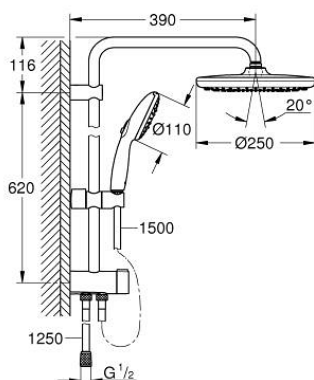

## 26 980 243 1 TEMPESTA SYSTEM 250 FLEX SHOWER SYSTEM WITH DIVERTER FOR WALL MOUNTING

### PRODUCT DESCRIPTION

- Colour: Matte Black
- consisting of:
  - horizontal 390 mm shower arm, adjustable before installation
  - change by diverter between hand shower, head shower or head shower Eco setting
- head shower Tempesta 250
- 2 spray patterns (via diverter): Rain, SmartRain
- maximum flow rate (at 3 bar): 7.9 l/min
- head shower with black rear cover
- with ball joint, rotation angle  $\pm 10^\circ$
- hand shower Tempesta 110
- 3 načina pršenja: Rain, Jet, Massage
- maximum flow rate (at 3 bar): 7.4 l/min
- adjustable in height with gliding element
- distance between diverter and upper bracket: 620 mm
- shower hose Relexaflex 1500 mm 1/2" x 1/2"
- shower hose Relexaflex 1250 mm 1/2" x 1/2"
- flexible installation: connection to faucet / wall union for water supply with 1/2" thread of the 1250 mm shower hose
- maximum flow rate system (at 3 bar): 7.9 l/min
- GROHE EcoJoy - Less water, perfect flow
- GROHE SmartSwitch - easily rotate the dial to enjoy your preferred spray option
- GROHE DreamSpray - perfect spray pattern
- ShockProof silicone ring prevents damages caused by shower falling
- GROHE SpeedClean - effortless limescale removal
- Inner WaterGuide - inner insulation for surface protection
- suitable for instantaneous heaters from 18 kW/h
- minimum flow rate 5 l/min
- min. recommended pressure 1.0 bar
- professional edition