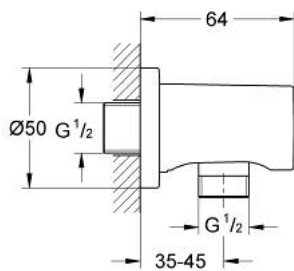

27 057 DL0 RAINSHOWER SHOWER OUTLET ELBOW, 1/2"

PRODUCT DESCRIPTION

- Colour: brushed warm sunset
- male connection thread 1/2"
- with round escutcheon
- protected against backflow
- GROHE LongLife finish

27 057 DL0 RAINSHOWER SHOWER OUTLET ELBOW, 1/2"

SPARE PARTS, november 2016 – now

1: Non-return valve (Spare part-nr. 08565000)