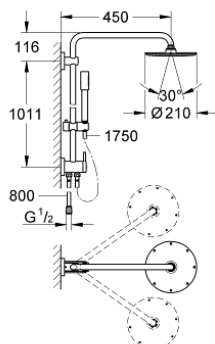

27 058 000 RAINSHOWER SYSTEM 210 SHOWER SYSTEM WITH DIVERTER FOR WALL MOUNTING

PRODUCT DESCRIPTION

- Colour: chrome
- consisting of:
 - horizontal swivable 450 mm shower arm
 - change between hand and head shower by diverter
 - Rainshower Cosmopolitan 210 metal head shower
 - maximum flow rate (at 3 bar): 16.5 l/min
 - with ball joint
 - rotation angle $\pm 15^\circ$
 - metal stick hand shower
 - maximum flow rate (at 3 bar): 12 l/min
 - adjustable in height with gliding element
 - metal shower hose 1750 mm
 - connection to water supply with $1/2''$ thread of the 800 mm shower hose to faucet / wall union
 - maximum flow rate system (at 3 bar): 16.5 l/min
 - GROHE DreamSpray - perfect spray pattern
 - GROHE LongLife finish
 - GROHE SpeedClean - effortless limescale removal
 - Inner WaterGuide - inner insulation for surface protection
 - suitable for instantaneous heaters from 18 kW/h
 - minimum flow rate 5 l/min
 - min. recommended pressure 1.0 bar
 - recommended pressure 1.0 - 5.0 bar

27 058 000 RAINSHOWER SYSTEM 210 SHOWER SYSTEM WITH DIVERTER FOR WALL MOUNTING

SPARE PARTS, januar 2019 – now

- 1: Spare part set (Spare part-nr. 45933000)
 - 2: Dirt strainer (Spare part-nr. 0700200M)
 - 3: Glide element (Spare part-nr. 12140000)
 - 4: Replacement kit for rotary valve (Spare part-nr. 45915000)
 - 5: Non-return valve (Spare part-nr. 08565000)
 - 6: Shower rail holder (Spare part-nr. 48279000)
 - 7: Compensation disc (Spare part-nr. 27180000)*
 - 8: Shower arm for shower systems (Spare part-nr. 14047000)*
- * Optional accessories