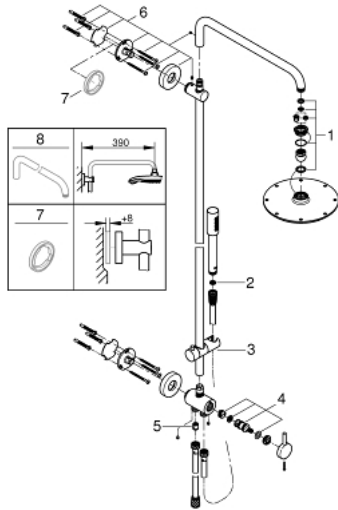

27 058 000 RAINSHOWER SYSTEM 210 SHOWER SYSTEM WITH DIVERTER FOR WALL MOUNTING

PRODUCT DESCRIPTION

- Colour: chrome
- consisting of:
 - horizontal swivable 450 mm shower arm
 - change between hand and head shower by diverter
 - Rainshower Cosmopolitan 210 metal head shower
 - maximum flow rate (at 3 bar): 16.5 l/min
 - with ball joint
 - rotation angle $\pm 15^\circ$
 - metal stick hand shower
 - maximum flow rate (at 3 bar): 12 l/min
 - adjustable in height with gliding element
 - metal shower hose 1750 mm
 - connection to water supply with $1/2''$ thread of the 800 mm shower hose to faucet / wall union
 - maximum flow rate system (at 3 bar): 16.5 l/min
 - GROHE DreamSpray - perfect spray pattern
 - GROHE LongLife finish
 - GROHE SpeedClean - effortless limescale removal
 - Inner WaterGuide - inner insulation for surface protection
 - suitable for instantaneous heaters from 18 kW/h
 - minimum flow rate 5 l/min
 - min. recommended pressure 1.0 bar
 - recommended pressure 1.0 - 5.0 bar

27 058 000 RAINSHOWER SYSTEM 210 SHOWER SYSTEM WITH DIVERTER FOR WALL MOUNTING

SPARE PARTS, januar 2019 – now

- 1: Spare part set (Spare part-nr. 45933000)
 - 2: Dirt strainer (Spare part-nr. 0700200M)
 - 3: Glide element (Spare part-nr. 12140000)
 - 4: Replacement kit for rotary valve (Spare part-nr. 45915000)
 - 5: Non-return valve (Spare part-nr. 08565000)
 - 6: Shower rail holder (Spare part-nr. 48279000)
 - 7: Compensation disc (Spare part-nr. 27180000)*
 - 8: Shower arm for shower systems (Spare part-nr. 14047000)*
- * Optional accessories