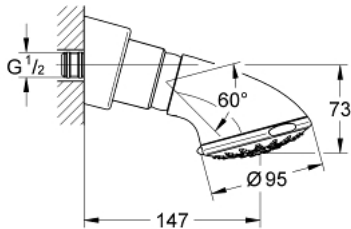

27 062 000 RELEXA 100 FIVE HEAD SHOWER 5 SPRAYS

PRODUCT DESCRIPTION

- Colour: chrome
- spray patterns: Normal, Jet, Rain, Massage, Champagne spray
- maximum flow rate (at 3 bar): 20 l/min
- ball-joint
- installation dependent angle of inclination
- connection thread with pre-assembled sealing
- GROHE DreamSpray - perfect spray pattern
- GROHE LongLife finish
- GROHE SpeedClean - effortless limescale removal
- Inner WaterGuide - inner insulation for surface protection
- minimum flow rate 7.5 l/min
- min. recommended pressure 1.0 bar

27 062 000 **RELEXA 100 FIVE HEAD SHOWER 5 SPRAYS**

SPARE PARTS, december 2005 – now

1: Escutcheon (Spare part-nr. 45664000)

2: thread pin M6 x 6 (Spare part-nr. 45665000)

3: Dirt strainer (Spare part-nr. 0492200M)