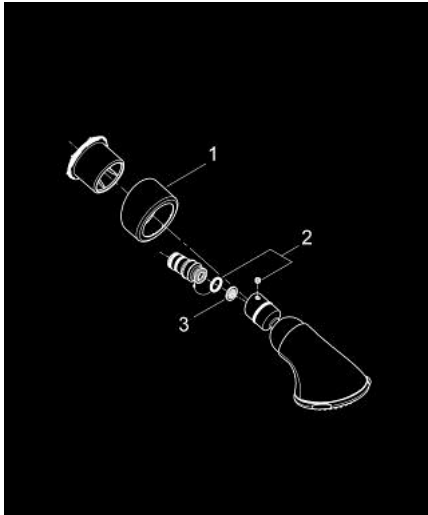

27 062 000 RELEXA 100 FIVE HEAD SHOWER 5 SPRAYS

PRODUCT DESCRIPTION

- Colour: chrome
- spray patterns: Normal, Jet, Rain, Massage, Champagne spray
- maximum flow rate (at 3 bar): 20 l/min
- ball-joint
- installation dependent angle of inclination
- connection thread with pre-assembled sealing
- GROHE DreamSpray - perfect spray pattern
- GROHE LongLife finish
- GROHE SpeedClean - effortless limescale removal
- Inner WaterGuide - inner insulation for surface protection
- minimum flow rate 7.5 l/min
- min. recommended pressure 1.0 bar

27 062 000 **RELEXA 100 FIVE HEAD SHOWER 5 SPRAYS**

SPARE PARTS, december 2005 – now

1: Escutcheon (Spare part-nr. 45664000)

2: thread pin M6 x 6 (Spare part-nr. 45665000)

3: Dirt strainer (Spare part-nr. 0492200M)