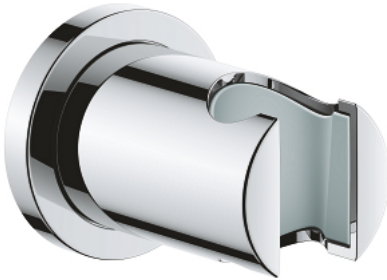

27 074 000 RAINSHOWER WALL HAND SHOWER HOLDER

PRODUCT DESCRIPTION

- Colour: chrome
- not adjustable
- with round escutcheon
- GROHE LongLife finish