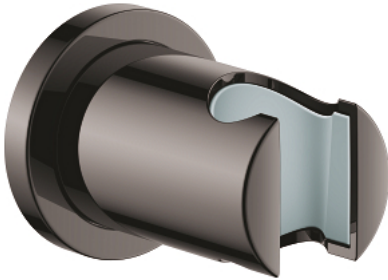

27 074 A00 RAINSHOWER WALL HAND SHOWER HOLDER

PRODUCT DESCRIPTION

- Colour: hard graphite
- not adjustable
- with round escutcheon
- GROHE LongLife finish