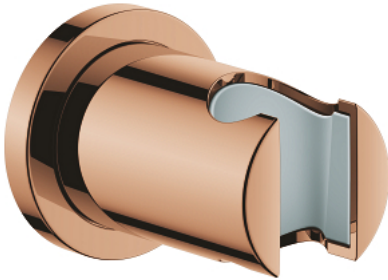

## 27 074 DA0 RAINSHOWER WALL HAND SHOWER HOLDER

### PRODUCT DESCRIPTION

- Colour: warm sunset
- not adjustable
- with round escutcheon
- GROHE LongLife finish