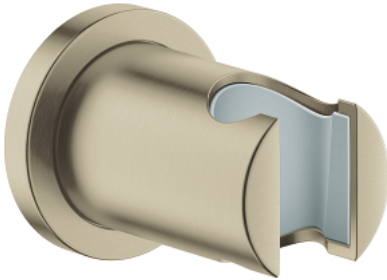

## 27 074 EN0 RAINSHOWER WALL HAND SHOWER HOLDER

### PRODUCT DESCRIPTION

- Colour: brushed nickel
- not adjustable
- with round escutcheon
- GROHE LongLife finish