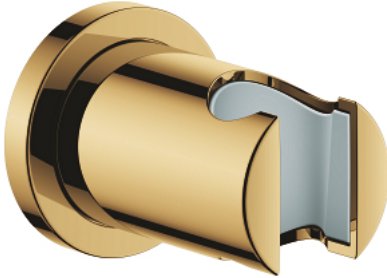

27 074 GL0 RAINSHOWER WALL HAND SHOWER HOLDER

PRODUCT DESCRIPTION

- Colour: cool sunrise
- not adjustable
- with round escutcheon
- GROHE LongLife finish