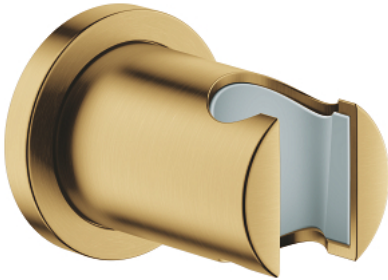

27 074 GN0 RAINSHOWER WALL HAND SHOWER HOLDER

PRODUCT DESCRIPTION

- Colour: brushed cool sunrise
- not adjustable
- with round escutcheon
- GROHE LongLife finish