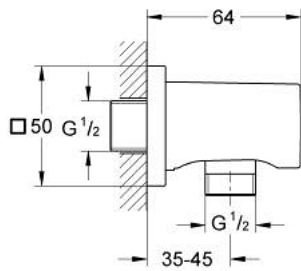

### PRODUCT DESCRIPTION

- Colour: chrome
- male connection thread 1/2"
- with square escutcheon
- protected against backflow
- GROHE LongLife finish

## 27 076 000 RAINSHOWER SHOWER OUTLET ELBOW

**SPARE PARTS**, februar 2006 – now

1: Non-return valve (Spare part-nr. 08565000)