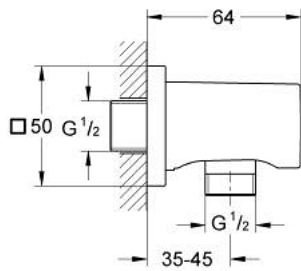

27 076 A00 RAINSHOWER SHOWER OUTLET ELBOW

PRODUCT DESCRIPTION

- Colour: hard graphite
- male connection thread 1/2"
- with square escutcheon
- GROHE LongLife finish
- protected against backflow

27 076 A00 RAINSHOWER SHOWER OUTLET ELBOW

SPARE PARTS, november 2022 – now

1: Non-return valve (Spare part-nr. 08565000)