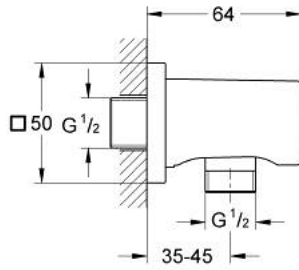

## 27 076 GN0 RAINSHOWER SHOWER OUTLET ELBOW

### PRODUCT DESCRIPTION

- Colour: brushed cool sunrise
- male connection thread 1/2"
- with square escutcheon
- GROHE LongLife finish
- protected against backflow

## 27 076 GN0 RAINSHOWER SHOWER OUTLET ELBOW

**SPARE PARTS**, november 2022 – now

1: Non-return valve (Spare part-nr. 08565000)