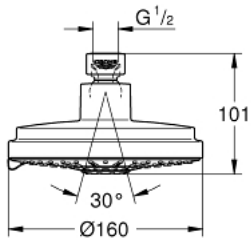

### PRODUCT DESCRIPTION

- Colour: chrome
- spray patterns: Rain, Jet, Pure, Champagne spray
- maximum flow rate (at 3 bar): 11.5 l/min
- Ø 160 mm
- ball joint with turning angle  $\pm 15^\circ$
- connection thread 1/2"
- GROHE DreamSpray - perfect spray pattern
- GROHE LongLife finish
- GROHE SpeedClean - effortless limescale removal
- suitable for instantaneous heater
- min. recommended pressure 0.5 bar
- The head shower is suitable for minimum flow rate of 7.5 l/min and a maximum of 25 l/min (DIN EN 1112). Minimum pressure > 1 bar, maximum 5 bar (DIN EN 1112).
- recommended for use with Rainshower shower arms

## 27 134 000 RAINSHOWER COSMOPOLITAN 160 HEAD SHOWER 4 SPRAYS

**SPARE PARTS**, julij 2006 – now

1: Fibre seal Ø 18,5 x Ø 12 x 2 (Spare part-nr. 0138900M)

2: Dirt strainer (Spare part-nr. 0676800M)