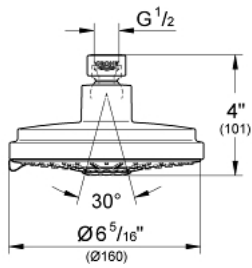

27 135 000 RAINSHOWER COSMOPOLITAN 160 HEAD SHOWER 4 SPRAYS

PRODUCT DESCRIPTION

- Colour: chrome
- spray patterns: Rain, Jet, Pure, Champagne spray
- maximum flow rate (at 3 bar): 8.5 l/min
- Ø 160 mm
- ball joint with turning angle $15^\circ \pm 15^\circ$
- GROHE EcoJoy - Less water, perfect flow
- GROHE SpeedClean - effortless limescale removal
- suitable for instantaneous heater
- min. recommended pressure 0.5 bar
- The head shower is suitable for minimum flow rate of 7.5 l/min and a maximum of 9.5 l/min (ASME A112.18.1M). Minimum pressure > 1 bar, maximum 6 bar (ASME A112.18.1M).
- recommended for use with Rainshower shower arms

27 135 000 RAINSHOWER COSMOPOLITAN 160 HEAD SHOWER 4 SPRAYS

SPARE PARTS, julij 2006 – now

1: Fibre seal Ø 18,5 x Ø 12 x 2 (Spare part-nr. 0138900M)

2: Dirt strainer (Spare part-nr. 0676800M)