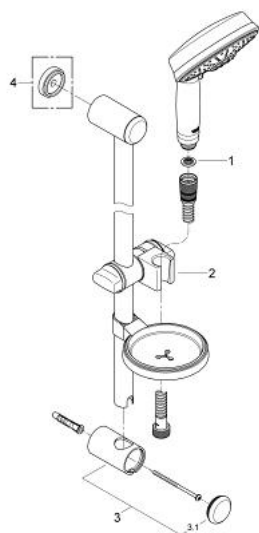

27 140 EN0 RAINSHOWER RUSTIC 130 SHOWER RAIL SET 3 SPRAYS

PRODUCT DESCRIPTION

- Colour: brushed nickel
- consisting of:
 - hand shower Rustic 130 (27 129)
 - shower rail, 600 mm (28 666 000)
 - shower hose, 1.750 mm, 1/2" x 1/2" (28 025)
 - soap dish
- GROHE LongLife finish
- GROHE SpeedClean - effortless limescale removal
- TwistStop - to prevent hose from twisting

27 140 EN0 RAINSHOWER RUSTIC 130 SHOWER RAIL SET 3 SPRAYS

SPARE PARTS, julij 2006 – now

- 1: Dirt strainer (Spare part-nr. 0700200M)
- 2: Glide element (Spare part-nr. 65380EN0)
- 3: Shower rail holder (Spare part-nr. 45362EN0)
- 4: Compensation disc (Spare part-nr. 45406000)*