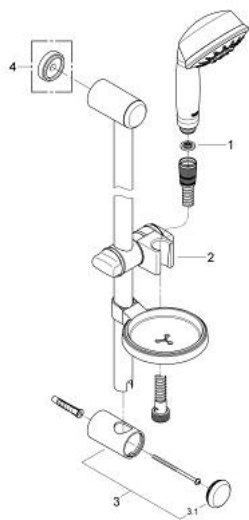

27 142 000 RELEXA RUSTIC 100 SHOWER RAIL SET 5 SPRAYS

PRODUCT DESCRIPTION

- Colour: chrome
- consisting of:
 - hand shower Rustic 100 (27 125)
 - shower rail, 600 mm (28 666 000)
 - shower hose, 1.750 mm, 1/2" x 1/2" (28 025)
 - soap dish
- GROHE DreamSpray - perfect spray pattern
- GROHE LongLife finish
- GROHE SpeedClean - effortless limescale removal
- Inner WaterGuide - inner insulation for surface protection
- TwistStop - to prevent hose from twisting

27 142 000 RELEXA RUSTIC 100 SHOWER RAIL SET 5 SPRAYS

SPARE PARTS, julij 2006 – now

- 1: Dirt strainer (Spare part-nr. 0700200M)
 - 2: Glide element (Spare part-nr. 65380000)
 - 3: Shower rail holder (Spare part-nr. 45362000)
 - 3.1: Cover cap (Spare part-nr. 45363000)
 - 4: Compensation disc (Spare part-nr. 45406000)*
- * Optional accessories