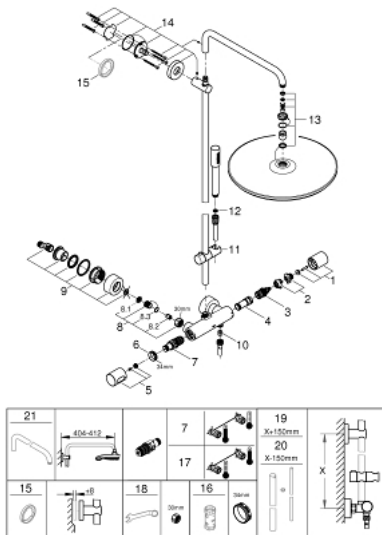

27 174 001 RAINSHOWER SYSTEM 400 SHOWER SYSTEM WITH THERMOSTAT FOR WALL MOUNTING

SPARE PARTS, maj 2016 – now

- 1: Aquadimmer handle (Spare part-nr. 47804000)
- 2: Stop (Spare part-nr. 47723000)
- 3: Aquadimmer (Spare part-nr. 47364000)
- 4: Water flow (Spare part-nr. 47887000)
- 5: Temperature scale handle (Spare part-nr. 47811000)
- 6: Fitting ring (Spare part-nr. 47743000)
- 7: Thermostatic compact cartridge 1/2" (Spare part-nr. 47439000)
- 8: Non-return valve (Spare part-nr. 47189000)
- 8.1: Dirt strainer (Spare part-nr. 0726400M)
- 8.2: Non-return valve (Spare part-nr. 08565000)
- 8.3: O-ring $\varnothing 17 \times \varnothing 2$ (Spare part-nr. 0305500M)
- 9: S-union (Spare part-nr. 12693000)
- 10: Non-return valve (Spare part-nr. 08565000)
- 11: Glide element (Spare part-nr. 12140000)
- 12: Dirt strainer (Spare part-nr. 0700200M)
- 13: Spare part set (Spare part-nr. 45933000)
- 14: Shower rail holder (Spare part-nr. 48279000)
- 15: Compensation disc (Spare part-nr. 27180000)*
- 16: Socket spanner (Spare part-nr. 19332000)*
- 17: GROHE TurboStat cartridge 1/2" (Spare part-nr. 47175000)*
- 18: Special spanner (Spare part-nr. 19377000)*
- 19: Shower system pipe for retrofitting (Spare part-nr. 48053000)*
- 20: Shower system pipe for retrofitting (Spare part-nr. 48054000)*
- 21: Shower arm for shower systems (Spare part-nr. 14047000)*

* Optional accessories