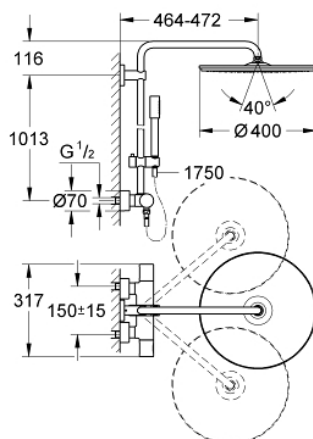

### PRODUCT DESCRIPTION

- Colour: chrome
- consisting of:
  - horizontal swivable 450 mm shower arm
  - exposed thermostat with Aquadimmer function
  - allows change between:
    - Rainshower Cosmopolitan 400 head shower
    - maximum flow rate (at 3 bar): 12 l/min
  - material: metal
  - with ball joint, rotation angle  $\pm 20^\circ$
  - metal stick hand shower
  - maximum flow rate (at 3 bar): 16 l/min
  - adjustable in height with gliding element
  - metal shower hose 1750 mm
  - maximum flow rate system (at 3 bar): 16 l/min
  - GROHE TurboStat - compact cartridge with wax thermoelement
  - GROHE SafeStop safety button at 38°C
  - GROHE SafeStop Plus optional temperature limiter at 43°C included
  - GROHE CoolTouch
  - GROHE DreamSpray - perfect spray pattern
  - GROHE LongLife finish
  - GROHE SpeedClean - effortless limescale removal
  - Inner WaterGuide - inner insulation for surface protection
- suitable for instantaneous heaters from 18 kW/h
- minimum flow rate 5 l/min