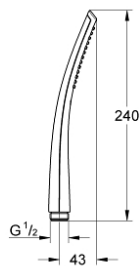

27 184 000 VERIS STICK HAND SHOWER 1 SPRAY

PRODUCT DESCRIPTION

- Colour: chrome
- spray pattern: Standard spray
- GROHE SpeedClean - effortless limescale removal
- Inner WaterGuide - inner insulation for surface protection
- universal mounting system, fitting all standard shower hoses
- min. recommended pressure 1.0 bar

27 184 000 **VERIS STICK HAND SHOWER 1 SPRAY**

SPARE PARTS, januar 2008 – now

1: Dirt strainer (Spare part-nr. 0700200M)