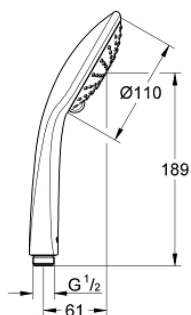

### PRODUCT DESCRIPTION

- Colour: chrome
- 
- maximum flow rate (at 3 bar): 16.6 l/min
- GROHE DreamSpray - perfect spray pattern
- GROHE SprayDimmer - stepless flow rate adjustment
- GROHE LongLife finish
- GROHE SpeedClean - effortless limescale removal
- Inner WaterGuide - inner insulation for surface protection
- universal mounting system, fitting all standard shower hoses
- suitable for instantaneous heater

27 220 000 **EUPHORIA 110 DUO HAND SHOWER 2 SPRAYS**

**SPARE PARTS**, januar 1900 – now

1: Dirt strainer (Spare part-nr. 0700200M)