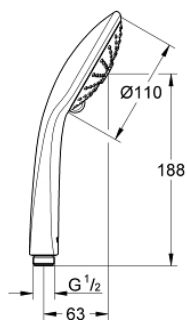

27 221 000 EUPHORIA 110 MASSAGE HAND SHOWER 3 SPRAYS

PRODUCT DESCRIPTION

- Colour: chrome
- spray patterns: Rain, Massage, SmartRain
- maximum flow rate (at 3 bar): 16.6 l/min
- GROHE DreamSpray - perfect spray pattern
- GROHE SprayDimmer - stepless flow rate adjustment
- GROHE LongLife finish
- GROHE SpeedClean - effortless limescale removal
- Inner WaterGuide - inner insulation for surface protection
- universal mounting system, fitting all standard shower hoses
- suitable for instantaneous heater

27 221 000 **EUPHORIA 110 MASSAGE HAND SHOWER 3 SPRAYS**

SPARE PARTS, januar 1900 – now

1: Dirt strainer (Spare part-nr. 0700200M)