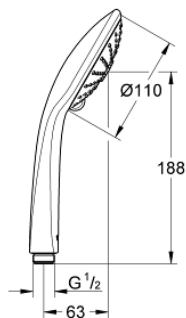

27 221 001 EUPHORIA 110 MASSAGE HAND SHOWER 3 SPRAYS

PRODUCT DESCRIPTION

- Colour: chrome
- spray patterns: Rain, Massage, SmartRain
- maximum flow rate (at 3 bar): 16.6 l/min
- GROHE DreamSpray - perfect spray pattern
- GROHE SprayDimmer - stepless flow rate adjustment
- GROHE LongLife finish
- spray plate white
- GROHE SpeedClean - effortless limescale removal
- Inner WaterGuide - inner insulation for surface protection
- universal mounting system, fitting all standard shower hoses
- suitable for instantaneous heater
- min. recommended pressure 1.0 bar

27 221 001 **EUPHORIA 110 MASSAGE HAND SHOWER 3 SPRAYS**

SPARE PARTS, maj 2017 – now

1: Dirt strainer (Spare part-nr. 0700200M)