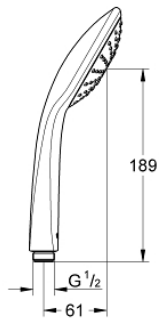

### PRODUCT DESCRIPTION

- Colour: chrome
- spray pattern: Rain
- maximum flow rate (at 3 bar): 21.7 l/min
- GROHE DreamSpray - perfect spray pattern
- GROHE LongLife finish
- GROHE SpeedClean - effortless limescale removal
- Inner WaterGuide - inner insulation for surface protection
- universal mounting system, fitting all standard shower hoses
- suitable for instantaneous heater
- min. recommended pressure 1.0 bar

Pure Freude  
an Wasser

27 224 000 **EUPHORIA 110 MONO HAND SHOWER 1 SPRAY**

**SPARE PARTS**, februar 2008 – now

1: Dirt strainer (Spare part-nr. 0700200M)