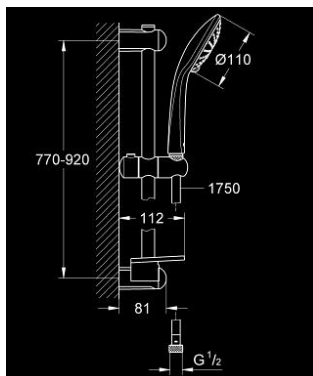

## 27 225 001 EUPHORIA 110 DUO SHOWER RAIL SET 2 SPRAYS

### PRODUCT DESCRIPTION

- Colour: chrome
- consisting of:
  - hand shower Duo (27 220)
  - maximum flow rate (at 3 bar): 16.6 l/min
  - shower rail 900 mm (27 500)
  - shower hose Silverflex 1750 mm 1/2" x 1/2" (28 388)
  - GROHE EasyReach tray (27 596)
  - GROHE DreamSpray - perfect spray pattern
  - GROHE SprayDimmer - stepless flow rate adjustment
  - GROHE LongLife finish
- Flexible Installation - 1 adjustable bracket for existing drill holes
- GROHE SpeedClean - effortless limescale removal
- Inner WaterGuide - inner insulation for surface protection
- TwistStop - to prevent hose from twisting
- suitable for instantaneous heater
- min. recommended pressure 1.0 bar

## 27 225 001 EUPHORIA 110 DUO SHOWER RAIL SET 2 SPRAYS

**SPARE PARTS**, september 2010 – now

- 1: Shower rail holder (Spare part-nr. 48098000)
- 2: Glide element (Spare part-nr. 48099000)
- 3: Shower rail holder (Spare part-nr. 48100000)
- 4: Dirt strainer (Spare part-nr. 0700200M)