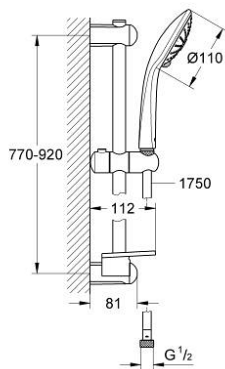

27 226 001 EUPHORIA 110 MASSAGE SHOWER RAIL SET 3 SPRAYS

PRODUCT DESCRIPTION

- Colour: chrome
- consisting of:
 - hand shower Massage (27 221)
 - maximum flow rate (at 3 bar): 16.6 l/min
 - shower rail 900 mm (27 500)
 - shower hose Silverflex 1750 mm 1/2" x 1/2" (28 388)
 - GROHE EasyReach tray (27 596)
 - GROHE DreamSpray - perfect spray pattern
 - GROHE LongLife finish
 - GROHE SprayDimmer - stepless flow rate adjustment
 - Flexible Installation - 1 adjustable bracket for existing drill holes
 - GROHE SpeedClean - effortless limescale removal
 - Inner WaterGuide - inner insulation for surface protection
 - TwistStop - to prevent hose from twisting
 - suitable for instantaneous heater

27 226 001 EUPHORIA 110 MASSAGE SHOWER RAIL SET 3 SPRAYS

SPARE PARTS, september 2010 – now

- 1: Shower rail holder (Spare part-nr. 48098000)
- 2: Glide element (Spare part-nr. 48099000)
- 3: Shower rail holder (Spare part-nr. 48100000)
- 4: Dirt strainer (Spare part-nr. 0700200M)