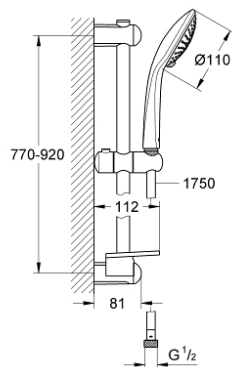

27 227 001 EUPHORIA 110 CHAMPAGNE SHOWER RAIL SET 3 SPRAYS

PRODUCT DESCRIPTION

- Colour: chrome
- consisting of:
 - hand shower Champagne (27 222)
 - maximum flow rate (at 3 bar): 17 l/min
 - shower rail 900 mm (27 500)
 - shower hose Silverflex 1750 mm 1/2" x 1/2" (28 388)
 - GROHE EasyReach tray (27 596)
 - GROHE DreamSpray - perfect spray pattern
 - GROHE SprayDimmer - stepless flow rate adjustment
 - GROHE LongLife finish
- Flexible Installation - 1 adjustable bracket for existing drill holes
- GROHE SpeedClean - effortless limescale removal
- Inner WaterGuide - inner insulation for surface protection
- TwistStop - to prevent hose from twisting
- suitable for instantaneous heater
- min. recommended pressure 1.0 bar

27 227 001 EUPHORIA 110 CHAMPAGNE SHOWER RAIL SET 3 SPRAYS

SPARE PARTS, julij 2020 – now

- 1: Shower rail holder (Spare part-nr. 48098000)
- 2: Glide element (Spare part-nr. 48099000)
- 3: Shower rail holder (Spare part-nr. 48100000)
- 4: Dirt strainer (Spare part-nr. 0700200M)
- 5: GROHE EasyReach tray (Spare part-nr. 27596000)
- 6: Compensation disc (Spare part-nr. 48051000)*