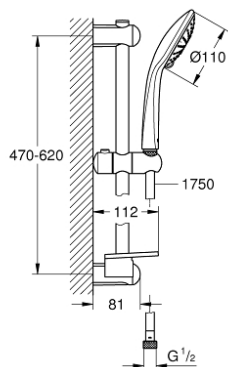

27 230 001 EUPHORIA 110 DUO SHOWER RAIL SET 2 SPRAYS

PRODUCT DESCRIPTION

- Colour: chrome
- consisting of:
 - hand shower Duo (27 220)
 - maximum flow rate (at 3 bar): 16.6 l/min
 - shower rail, 600 mm (27 499)
 - shower hose Silverflex 1750 mm 1/2" x 1/2" (28 388)
 - GROHE EasyReach tray (27 596)
 - GROHE DreamSpray - perfect spray pattern
 - GROHE SprayDimmer - stepless flow rate adjustment
 - GROHE LongLife finish
- Flexible Installation - 1 adjustable bracket for existing drill holes
- GROHE SpeedClean - effortless limescale removal
- Inner WaterGuide - inner insulation for surface protection
- TwistStop - to prevent hose from twisting
- suitable for instantaneous heater
- min. recommended pressure 1.0 bar

27 230 001 EUPHORIA 110 DUO SHOWER RAIL SET 2 SPRAYS

SPARE PARTS, september 2010 – now

1: Shower rail holder (Spare part-nr. 48098000)

2: Glide element (Spare part-nr. 48099000)

3: Shower rail holder (Spare part-nr. 48100000)

4: Dirt strainer (Spare part-nr. 0700200M)