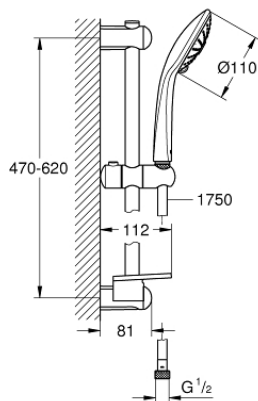

27 231 001 EUPHORIA 110 MASSAGE SHOWER RAIL SET 3 SPRAYS

PRODUCT DESCRIPTION

- Colour: chrome
- consisting of:
 - hand shower Massage (27 221)
 - maximum flow rate (at 3 bar): 16.6 l/min
 - shower rail, 600 mm (27 499)
 - shower hose Silverflex 1750 mm 1/2" x 1/2" (28 388)
 - GROHE EasyReach tray (27 596)
 - GROHE DreamSpray - perfect spray pattern
 - GROHE SprayDimmer - stepless flow rate adjustment
 - GROHE LongLife finish
- Flexible Installation - 1 adjustable bracket for existing drill holes
- GROHE SpeedClean - effortless limescale removal
- Inner WaterGuide - inner insulation for surface protection
- TwistStop - to prevent hose from twisting
- suitable for instantaneous heater
- min. recommended pressure 1.0 bar

27 231 001 EUPHORIA 110 MASSAGE SHOWER RAIL SET 3 SPRAYS

SPARE PARTS, september 2010 – now

- 1: Shower rail holder (Spare part-nr. 48098000)
- 2: Glide element (Spare part-nr. 48099000)
- 3: Shower rail holder (Spare part-nr. 48100000)
- 4: Dirt strainer (Spare part-nr. 0700200M)