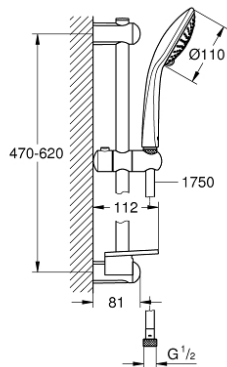

## 27 232 001 EUPHORIA 110 CHAMPAGNE SHOWER RAIL SET 3 SPRAYS

### PRODUCT DESCRIPTION

- Colour: chrome
- consisting of:
  - hand shower Champagne (27 222)
  - maximum flow rate (at 3 bar): 17 l/min
  - shower rail, 600 mm (27 499)
  - shower hose Silverflex 1750 mm 1/2" x 1/2" (28 388)
  - GROHE EasyReach tray (27 596)
  - GROHE SprayDimmer - stepless flow rate adjustment
  - GROHE DreamSpray - perfect spray pattern
  - GROHE LongLife finish
- Flexible Installation - 1 adjustable bracket for existing drill holes
- GROHE SpeedClean - effortless limescale removal
- Inner WaterGuide - inner insulation for surface protection
- TwistStop - to prevent hose from twisting
- suitable for instantaneous heater
- min. recommended pressure 1.0 bar

### SPARE PARTS, julij 2020 – now

- 1: Shower rail holder (Spare part-nr. 48098000)
- 2: Glide element (Spare part-nr. 48099000)
- 3: Shower rail holder (Spare part-nr. 48100000)
- 4: Dirt strainer (Spare part-nr. 0700200M)
- 5: GROHE EasyReach tray (Spare part-nr. 27596000)
- 6: Compensation disc (Spare part-nr. 48051000)\*