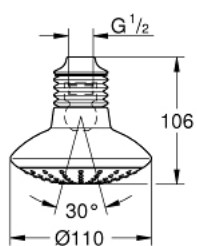

27 237 000 EUPHORIA 110 MONO HEAD SHOWER 1 SPRAY

PRODUCT DESCRIPTION

- Colour: chrome
- spray pattern: Rain
- maximum flow rate (at 1 bar): 31 l/min
- connection thread 1/2"
- bellows
- GROHE DreamSpray - perfect spray pattern
- GROHE LongLife finish
- GROHE SpeedClean - effortless limescale removal
- suitable for instantaneous heater

27 237 000 **EUPHORIA 110 MONO HEAD SHOWER 1 SPRAY**

SPARE PARTS, januar 1900 – now

1: Bellows (Spare part-nr. 45199B10)

2: Fibre seal Ø 18,5 x Ø 12 x 2 (Spare part-nr. 0138900M)

3: Dirt strainer (Spare part-nr. 0676800M)