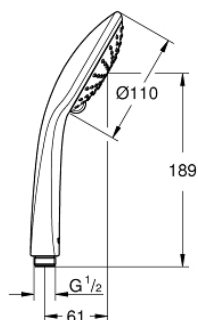

### PRODUCT DESCRIPTION

- Colour: chrome
- 
- maximum flow rate (at 3 bar): 9.1 l/min
- GROHE EcoJoy - Less water, perfect flow
- GROHE DreamSpray - perfect spray pattern
- GROHE SprayDimmer - stepless flow rate adjustment
- GROHE LongLife finish
- GROHE SpeedClean - effortless limescale removal
- Inner WaterGuide - inner insulation for surface protection
- universal mounting system, fitting all standard shower hoses
- suitable for instantaneous heater
- min. recommended pressure 1.0 bar

## 27 238 000 EUPHORIA 110 DUO HAND SHOWER 2 SPRAYS

**SPARE PARTS**, februar 2008 – now

1: Dirt strainer (Spare part-nr. 0700200M)