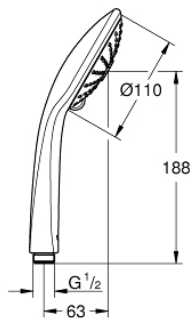

## 27 239 000 EUPHORIA 110 MASSAGE HAND SHOWER 3 SPRAYS

### PRODUCT DESCRIPTION

- Colour: chrome
- spray patterns: Rain, Massage, SmartRain
- maximum flow rate (at 3 bar): 8.2 l/min
- GROHE EcoJoy - Less water, perfect flow
- GROHE DreamSpray - perfect spray pattern
- GROHE SprayDimmer - stepless flow rate adjustment
- GROHE LongLife finish
- GROHE SpeedClean - effortless limescale removal
- Inner WaterGuide - inner insulation for surface protection
- universal mounting system, fitting all standard shower hoses
- suitable for instantaneous heater
- min. recommended pressure 1.0 bar

27 239 000 **EUPHORIA 110 MASSAGE HAND SHOWER 3 SPRAYS**

**SPARE PARTS**, februar 2008 – now

1: Dirt strainer (Spare part-nr. 0700200M)