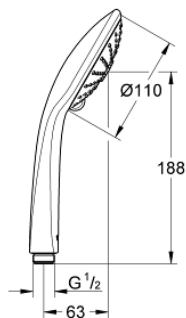

## 27 239 001 EUPHORIA 110 MASSAGE HAND SHOWER 3 SPRAYS

### PRODUCT DESCRIPTION

- Colour: chrome
- spray face  $\varnothing$  110 mm
- spray patterns: Rain, Massage, SmartRain
- maximum flow rate (at 3 bar): 8.2 l/min
- GROHE EcoJoy - Less water, perfect flow
- GROHE DreamSpray - perfect spray pattern
- GROHE SprayDimmer - stepless flow rate adjustment
- GROHE LongLife finish
- spray plate white
- GROHE SpeedClean - effortless limescale removal
- Inner WaterGuide - inner insulation for surface protection
- universal mounting system, fitting all standard shower hoses
- suitable for instantaneous heater
- min. recommended pressure 1.0 bar

27 239 001 **EUPHORIA 110 MASSAGE HAND SHOWER 3 SPRAYS**

**SPARE PARTS**, maj 2017 – now

1: Dirt strainer (Spare part-nr. 0700200M)