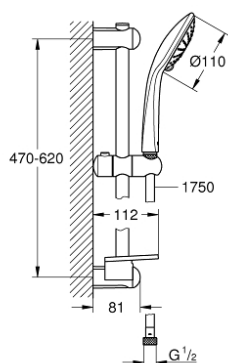

27 242 001 EUPHORIA 110 DUO SHOWER RAIL SET 2 SPRAYS

PRODUCT DESCRIPTION

- Colour: chrome
- consisting of:
 - hand shower Euphoria 110 Duo (27 238)
 - maximum flow rate (at 3 bar): 9.1 l/min
 - shower rail, 600 mm (27 499)
 - shower hose Silverflex 1750 mm 1/2" x 1/2" (28 388)
 - GROHE EasyReach tray (27 596)
 - GROHE EcoJoy - Less water, perfect flow
 - GROHE DreamSpray - perfect spray pattern
 - GROHE SprayDimmer - stepless flow rate adjustment
 - GROHE LongLife finish
- Flexible Installation - 1 adjustable bracket for existing drill holes
- GROHE SpeedClean - effortless limescale removal
- Inner WaterGuide - inner insulation for surface protection
- TwistStop - to prevent hose from twisting
- suitable for instantaneous heater
- min. recommended pressure 1.0 bar

27 242 001 EUPHORIA 110 DUO SHOWER RAIL SET 2 SPRAYS

SPARE PARTS, september 2010 – now

1: Shower rail holder (Spare part-nr. 48098000)

2: Glide element (Spare part-nr. 48099000)

3: Shower rail holder (Spare part-nr. 48100000)

4: Dirt strainer (Spare part-nr. 0700200M)