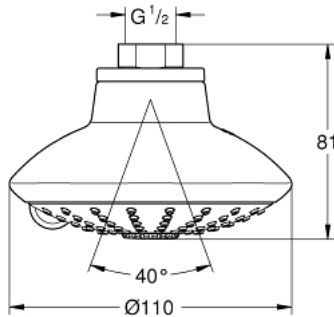

## 27 247 001 EUPHORIA 110 MASSAGE HEAD SHOWER 3 SPRAYS

### PRODUCT DESCRIPTION

- Colour: chrome
- spray patterns: Rain, SmartRain, Massage
- maximum flow rate (at 3 bar): 8 l/min
- ball-joint
- connection thread 1/2"
- GROHE EcoJoy - Less water, perfect flow
- GROHE DreamSpray - perfect flow
- GROHE SprayDimmer - stepless flow rate adjustment
- GROHE LongLife finish
- GROHE SpeedClean - effortless limescale removal
- suitable for instantaneous heater
- min. recommended pressure 1.0 bar

## 27 247 001 EUPHORIA 110 MASSAGE HEAD SHOWER 3 SPRAYS

**SPARE PARTS**, avgust 2013 – now

1: Fibre seal Ø 18,5 x Ø 12 x 2 (Spare part-nr. 0138900M)

2: Dirt strainer (Spare part-nr. 0676800M)