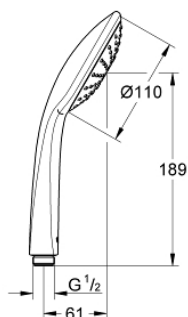

### PRODUCT DESCRIPTION

- Colour: chrome
- spray pattern: Rain
- maximum flow rate (at 3 bar): 21.7 l/min
- GROHE DreamSpray - perfect spray pattern
- GROHE LongLife finish
- GROHE SpeedClean - effortless limescale removal
- Inner WaterGuide - inner insulation for surface protection
- universal mounting system, fitting all standard shower hoses
- suitable for instantaneous heater
- min. recommended pressure 1.0 bar

## 27 265 000 EUPHORIA 110 MONO HAND SHOWER 1 SPRAY

**SPARE PARTS**, januar 1900 – now

1: Dirt strainer (Spare part-nr. 0700200M)