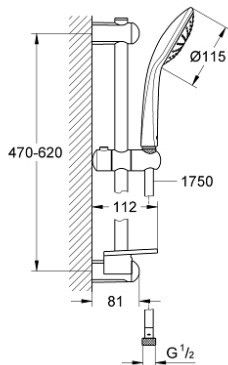

27 266 001 EUPHORIA 110 MONO SHOWER RAIL SET 1 SPRAY

PRODUCT DESCRIPTION

- Colour: chrome
- consisting of:
 - hand shower Mono (27 265)
 - maximum flow rate (at 3 bar): 21.7 l/min
 - shower rail, 600 mm (27 499)
 - shower hose Silverflex 1750 mm 1/2" x 1/2" (28 388)
 - GROHE EasyReach tray (27 596)
 - GROHE DreamSpray - perfect spray pattern
 - GROHE LongLife finish
- Flexible Installation - 1 adjustable bracket for existing drill holes
- GROHE SpeedClean - effortless limescale removal
- Inner WaterGuide - inner insulation for surface protection
- TwistStop - to prevent hose from twisting
- suitable for instantaneous heater
- min. recommended pressure 1.0 bar

27 266 001 EUPHORIA 110 MONO SHOWER RAIL SET 1 SPRAY

SPARE PARTS, september 2010 – now

- 1: Shower rail holder (Spare part-nr. 48098000)
- 2: Glide element (Spare part-nr. 48099000)
- 3: Shower rail holder (Spare part-nr. 48100000)
- 4: Dirt strainer (Spare part-nr. 0700200M)