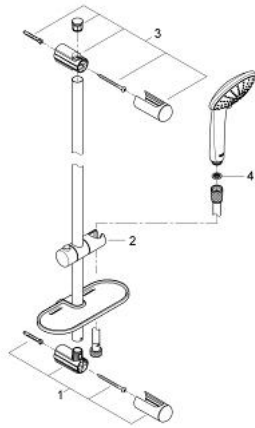

27 267 001 EUPHORIA 110 MONO SHOWER RAIL SET 1 SPRAY

PRODUCT DESCRIPTION

- Colour: chrome
- consisting of:
 - hand shower Mono (27 265)
 - maximum flow rate (at 3 bar): 21.7 l/min
 - shower rail 900 mm (27 500)
 - shower hose Silverflex 1750 mm 1/2" x 1/2" (28 388)
 - GROHE EasyReach tray (27 596)
 - GROHE DreamSpray - perfect spray pattern
 - GROHE LongLife finish
 - Flexible Installation - 1 adjustable bracket for existing drill holes
 - GROHE SpeedClean - effortless limescale removal
 - Inner WaterGuide - inner insulation for surface protection
 - TwistStop - to prevent hose from twisting
 - suitable for instantaneous heater
 - min. recommended pressure 1.0 bar

27 267 001 **EUPHORIA 110 MONO SHOWER RAIL SET 1 SPRAY**

SPARE PARTS, september 2010 – now

- 1: Shower rail holder (Spare part-nr. 48098000)
- 2: Glide element (Spare part-nr. 48099000)
- 3: Shower rail holder (Spare part-nr. 48100000)
- 4: Dirt strainer (Spare part-nr. 0700200M)