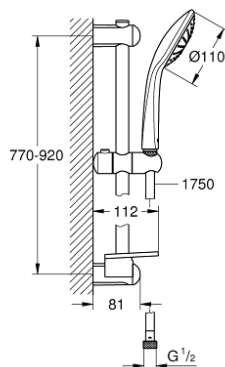

27 267 001 EUPHORIA 110 MONO SHOWER RAIL SET 1 SPRAY

PRODUCT DESCRIPTION

- Colour: chrome
- consisting of:
 - hand shower Mono (27 265)
 - maximum flow rate (at 3 bar): 21.7 l/min
 - shower rail 900 mm (27 500)
 - shower hose Silverflex 1750 mm 1/2" x 1/2" (28 388)
 - GROHE EasyReach tray (27 596)
 - GROHE DreamSpray - perfect spray pattern
 - GROHE LongLife finish
 - Flexible Installation - 1 adjustable bracket for existing drill holes
 - GROHE SpeedClean - effortless limescale removal
 - Inner WaterGuide - inner insulation for surface protection
 - TwistStop - to prevent hose from twisting
 - suitable for instantaneous heater
 - min. recommended pressure 1.0 bar

27 267 001 **EUPHORIA 110 MONO SHOWER RAIL SET 1 SPRAY**

SPARE PARTS, september 2010 – now

- 1: Shower rail holder (Spare part-nr. 48098000)
- 2: Glide element (Spare part-nr. 48099000)
- 3: Shower rail holder (Spare part-nr. 48100000)
- 4: Dirt strainer (Spare part-nr. 0700200M)