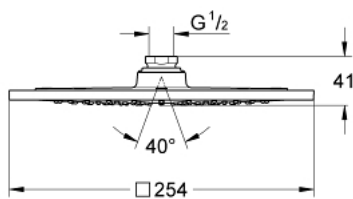

27 271 000 RAINSHOWER F-SERIES 10" HEAD SHOWER 1 SPRAY

PRODUCT DESCRIPTION

- Colour: chrome
- spray pattern: Rain
- 254 x 254 mm
- material: metal
- ball joint $\pm 20^\circ$ rotatable
- connection thread 1/2"
- GROHE DreamSpray - perfect spray pattern
- GROHE LongLife finish
- GROHE SpeedClean - effortless limescale removal
- suitable for instantaneous heater
- min. recommended pressure 1.0 bar

27 271 000 **RAINSHOWER F-SERIES 10" HEAD SHOWER 1 SPRAY**

SPARE PARTS, avgust 2008 – now

1: Spare part set (Spare part-nr. 45933000)