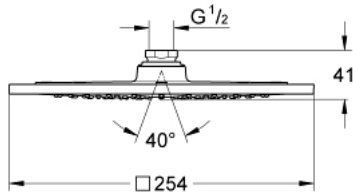

27 271 AL0 RAINSHOWER F-SERIES 10" HEAD SHOWER 1 SPRAY

PRODUCT DESCRIPTION

- Colour: brushed hard graphite
- spray pattern: Rain
- 254 x 254 mm
- metal
- ball joint $\pm 20^\circ$ rotatable
- connection thread 1/2"
- GROHE DreamSpray - perfect spray pattern
- GROHE LongLife finish
- GROHE SpeedClean - effortless limescale removal
- suitable for instantaneous heater
- min. recommended pressure 1.0 bar