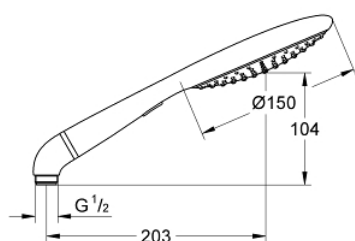

27 272 000 RAINSHOWER SOLO 150 HAND SHOWER 2 SPRAYS

PRODUCT DESCRIPTION

- Colour: chrome
-
- eco function (reduction of flow rate)
- elbow adapter for the combination of hand showers with shower sets
- GROHE EcoJoy - Less water, perfect flow
- GROHE DreamSpray - perfect spray pattern
- GROHE LongLife finish
- GROHE SpeedClean - effortless limescale removal
- Inner WaterGuide - inner insulation for surface protection
- universal mounting system, fitting all standard shower hoses
- suitable for instantaneous heater

27 272 000 **RAINSHOWER SOLO 150 HAND SHOWER 2 SPRAYS**

SPARE PARTS, avgust 2008 – now

1: Dirt strainer (Spare part-nr. 0700200M)