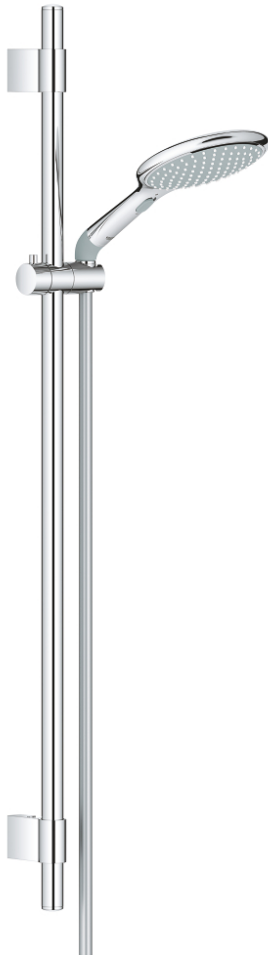

27 273 001 RAINSHOWER SOLO 150 SHOWER RAIL SET 2 SPRAYS

PRODUCT DESCRIPTION

- Colour: chrome
- consisting of:
 - hand shower Solo 150 (27 272 000)
 - shower rail, 900 mm (28 819 001)
 - with wall holders made of metal
 - shower hose Silverflex 1750 mm 1/2" x 1/2" (28 388)
 - elbow adapter for the combination of hand showers with shower sets
 - GROHE DreamSpray - perfect spray pattern
 - GROHE LongLife finish
 - GROHE FastFixation Plus adjustable distance between brackets for adaption to existing drilling holes
 - GROHE SpeedClean - effortless limescale removal
 - Inner WaterGuide - inner insulation for surface protection
 - TwistStop - to prevent hose from twisting
 - suitable for instantaneous heater

27 273 001 RAINSHOWER SOLO 150 SHOWER RAIL SET 2 SPRAYS

SPARE PARTS, november 2021 – now

- 1: Cover cap (Spare part-nr. 45922000)
- 2: Glide element (Spare part-nr. 48177000)
- 3: Shower rail holder (Spare part-nr. 48333000)
- 4: Dirt strainer (Spare part-nr. 0700200M)
- 5: Compensation disc (Spare part-nr. 45914XE0)*