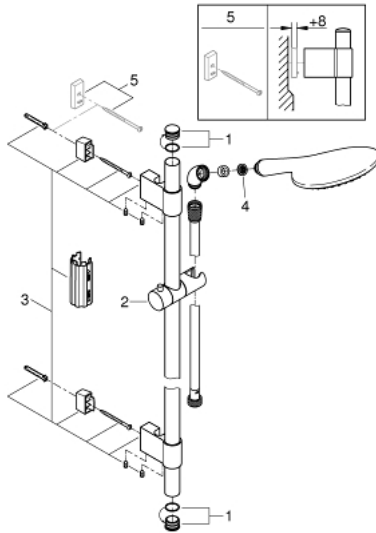

27 273 001 RAINSHOWER SOLO 150 SHOWER RAIL SET 2 SPRAYS

PRODUCT DESCRIPTION

- Colour: chrome
- consisting of:
 - hand shower Solo 150 (27 272 000)
 - shower rail, 900 mm (28 819 001)
 - with wall holders made of metal
 - shower hose Silverflex 1750 mm 1/2" x 1/2" (28 388)
 - elbow adapter for the combination of hand showers with shower sets
 - GROHE DreamSpray - perfect spray pattern
 - GROHE LongLife finish
 - GROHE FastFixation Plus adjustable distance between brackets for adaption to existing drilling holes
 - GROHE SpeedClean - effortless limescale removal
 - Inner WaterGuide - inner insulation for surface protection
 - TwistStop - to prevent hose from twisting
 - suitable for instantaneous heater

27 273 001 RAINSHOWER SOLO 150 SHOWER RAIL SET 2 SPRAYS

SPARE PARTS, november 2021 – now

- 1: Cover cap (Spare part-nr. 45922000)
- 2: Glide element (Spare part-nr. 48177000)
- 3: Shower rail holder (Spare part-nr. 48333000)
- 4: Dirt strainer (Spare part-nr. 0700200M)
- 5: Compensation disc (Spare part-nr. 45914XE0)*