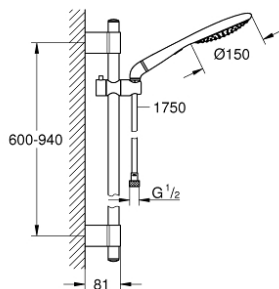

27 273 001 RAINSHOWER SOLO 150 SHOWER RAIL SET 2 SPRAYS

PRODUCT DESCRIPTION

- Colour: chrome
- consisting of:
 - hand shower Solo 150 (27 272 000)
 - shower rail, 900 mm (28 819 001)
 - with wall holders made of metal
 - shower hose Silverflex 1750 mm 1/2" x 1/2" (28 388)
 - elbow adapter for the combination of hand showers with shower sets
 - GROHE DreamSpray - perfect spray pattern
 - GROHE LongLife finish
 - GROHE FastFixation Plus adjustable distance between brackets for adaption to existing drilling holes
 - GROHE SpeedClean - effortless limescale removal
 - Inner WaterGuide - inner insulation for surface protection
 - TwistStop - to prevent hose from twisting
 - suitable for instantaneous heater

27 273 001 RAINSHOWER SOLO 150 SHOWER RAIL SET 2 SPRAYS

SPARE PARTS, november 2021 – now

- 1: Cover cap (Spare part-nr. 45922000)
- 2: Glide element (Spare part-nr. 48177000)
- 3: Shower rail holder (Spare part-nr. 48333000)
- 4: Dirt strainer (Spare part-nr. 0700200M)
- 5: Compensation disc (Spare part-nr. 45914XE0)*